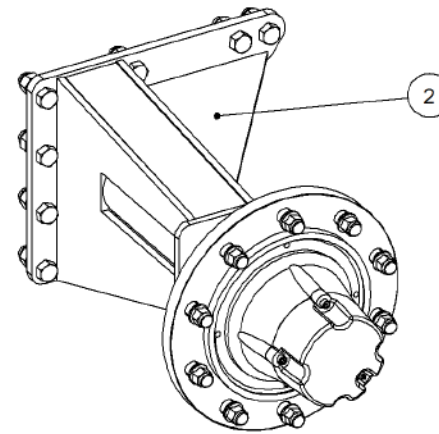

P/N 248121002 Axle Hub & Stub Kit - 15T (10 stud) x 3.0m

P/N 248121002 Axle Hub & Stub Kit - 15T (10 stud) x 3.0m

Key	Part Number	Description	Qty
1	240124000	Axle Hub & Stub - Drive - 15T (10 stud) x 3.0m	1
2	241124000	Axle Hub & Stub - Lazy - 15T (10 stud) x 3.0m	1
3	000190638	Bolt Hex Hd 3/4" UNC x 2-1/2"	20
4	030130191	Nut 3/4" UNC Nyloc	20

Key	Part Number	Description	Qty