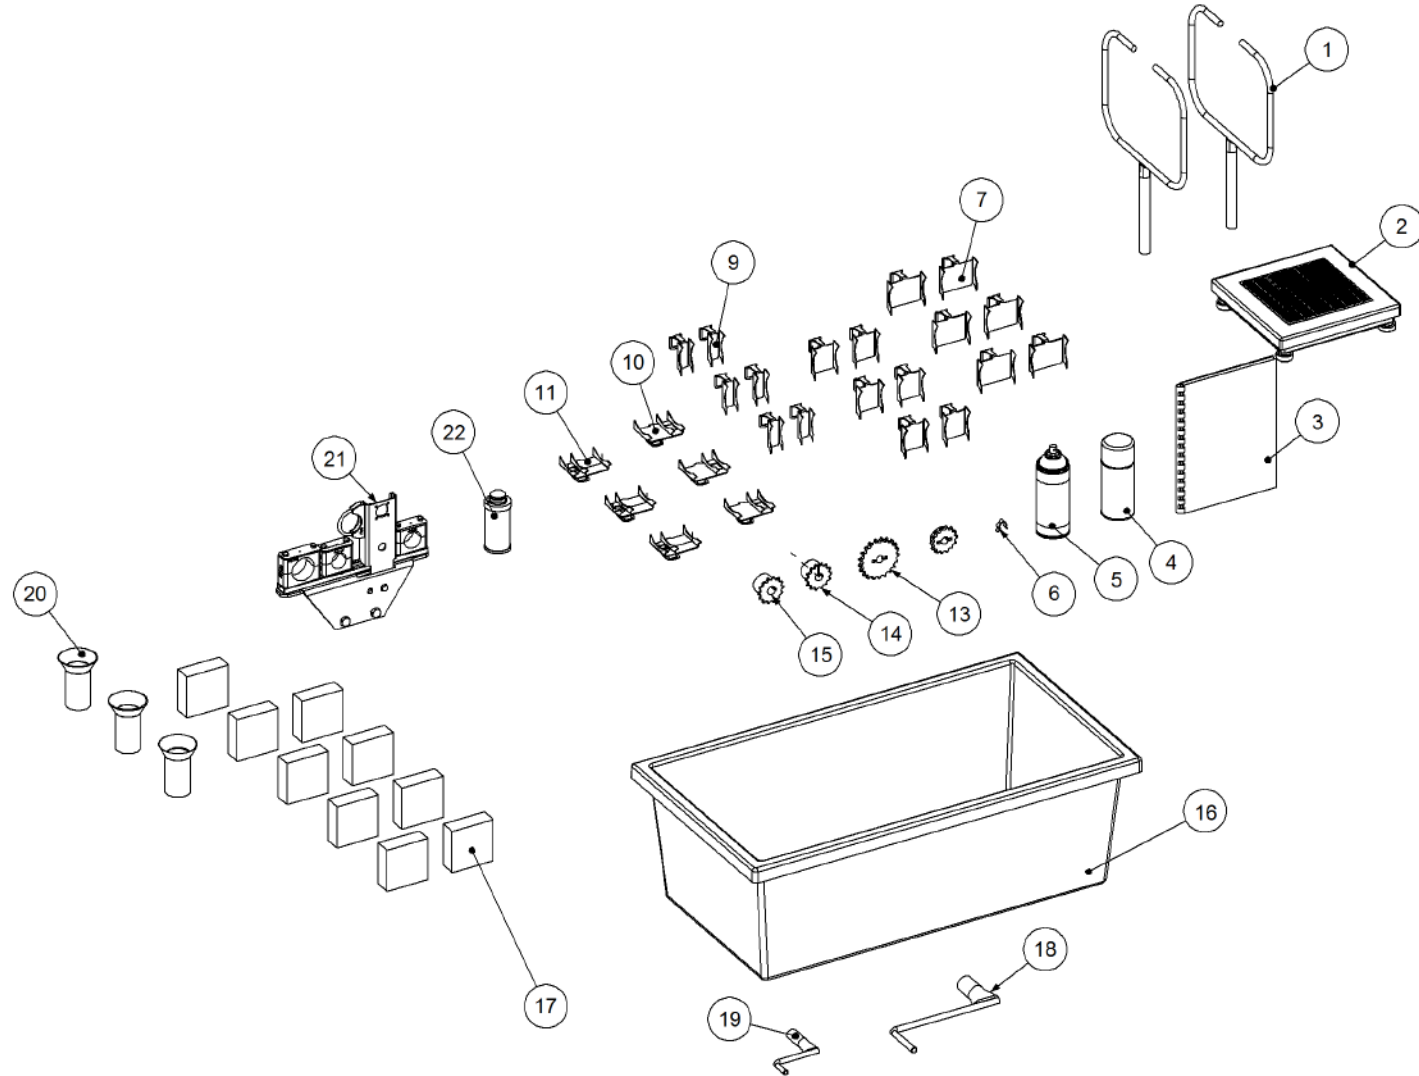

P/N 291600005 Dispatch Kit - Ground Drive

Key	Part Number	Description	Qty
1	235600011	Hose Holder 6 Way	2
2	116503080	Electric Scales	1
3	198691208	Operator's Manual	1
4	199005011	Spray Can - Green	1
5	OZ300C	Ozspray Industry Grade 300gm Aerosol	1
6	193003765	Retainer Clip - Sprocket	1
7	208400034	Metering Unit Blank-Off 100%	6
8	208400033	Metering Unit Blank-Off 66%	6
9	208400032	Metering Unit Blank-Off 33%	6
10	208600058	Metering Unit Blank Off (Canola) LH	3
11	208600060	Metering Unit Blank Off (Canola) RH	3
12	126131405	Sprocket (Plastic) 1/2" BS x 14T - 5/8" ID	1
13	126132106	Sprocket (Plastic) 1/2" BS x 21T - 5/8" ID	1
14	290000032	Sprocket (Plastic) 1/2" BS x 14T - 5/8" ID	1
15	290000031	Sprocket (Plastic) 1/2" BS x 14T - 3/4" ID	1
16	197809005	Weighing Container	1
17	197959535	Blank Off Sponge	9
18	208400045	Crank Handle - Short	1
19	208400095	Crank Handle	1
20	208076050	Air Restrictor	3
21	233260120	Hyd Hose & Electrical Connector Assy	1
22	159424400	Filter Element	1

Key	Part Number	Description	Qty