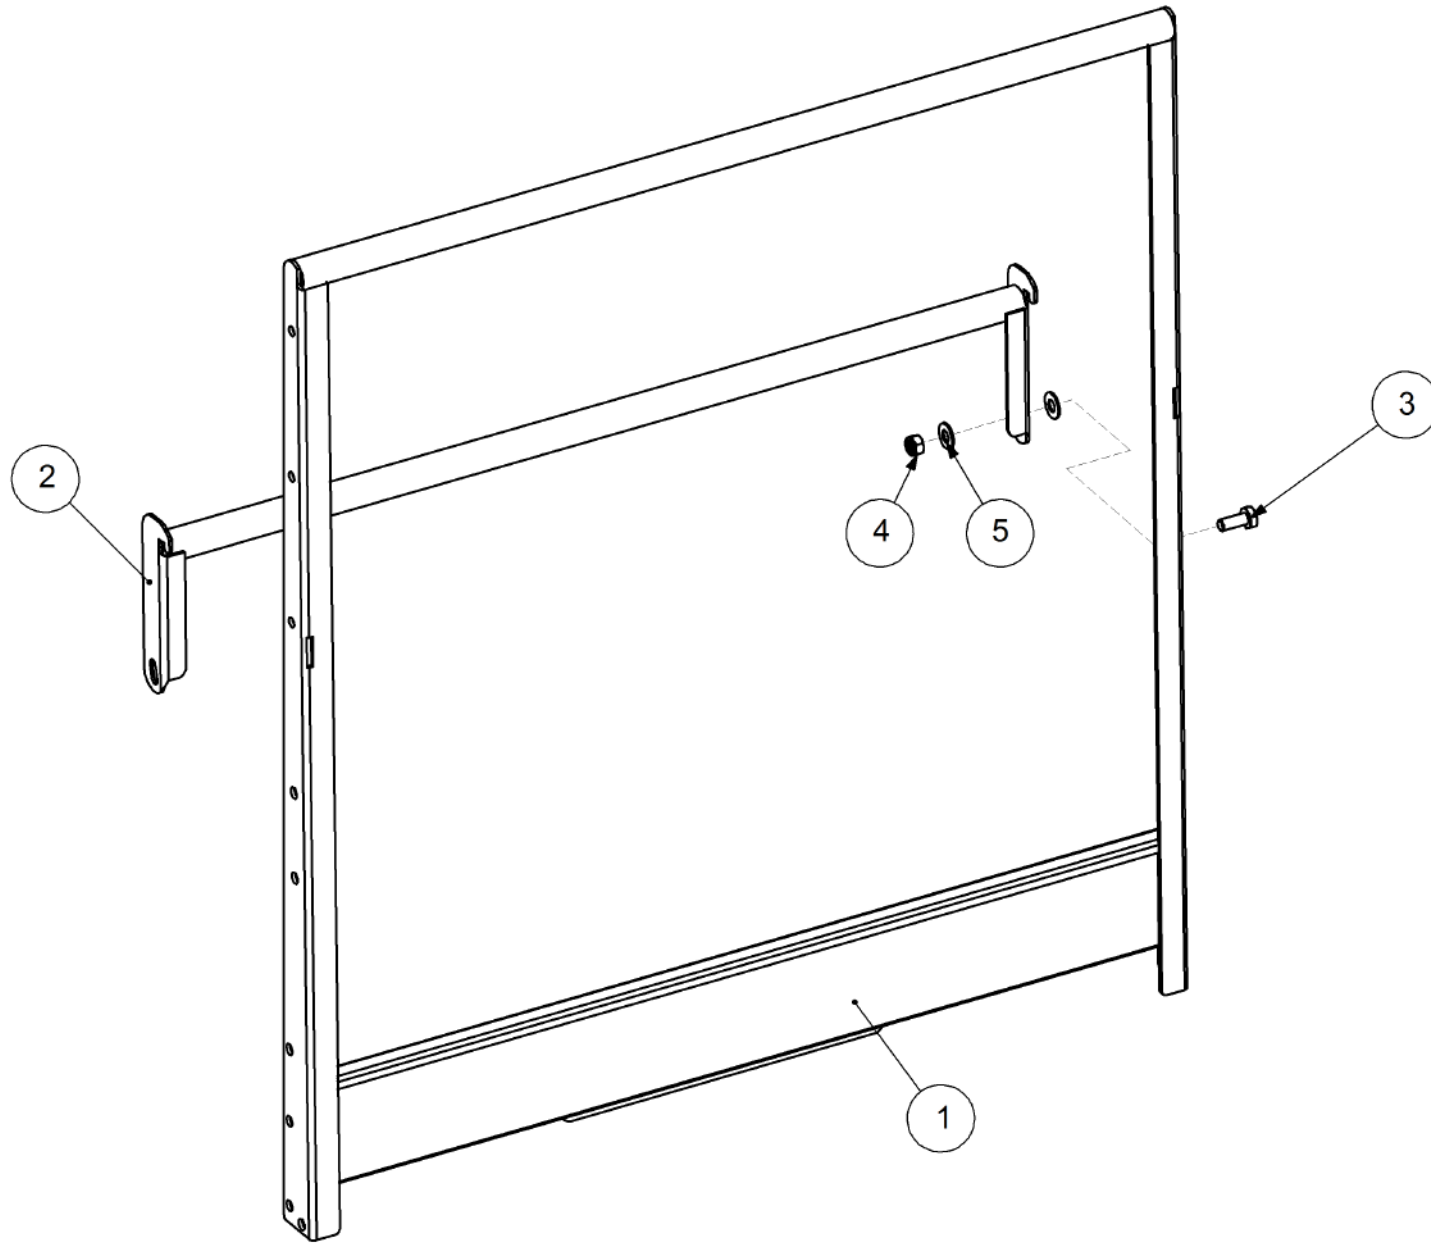

P/N 206153019

Handrail Assy - Short

Key	Part Number	Description	Qty
1	206153020	Handrail - Short	1
2	206153021	Handrail - Middle	1
3	050120308	Bolt Hex Hd M12 x 30	1
4	080121200	Nut M12 Nyloc	1
5	085112000	Flat Washer 12 ID	2

Key	Part Number	Description	Qty