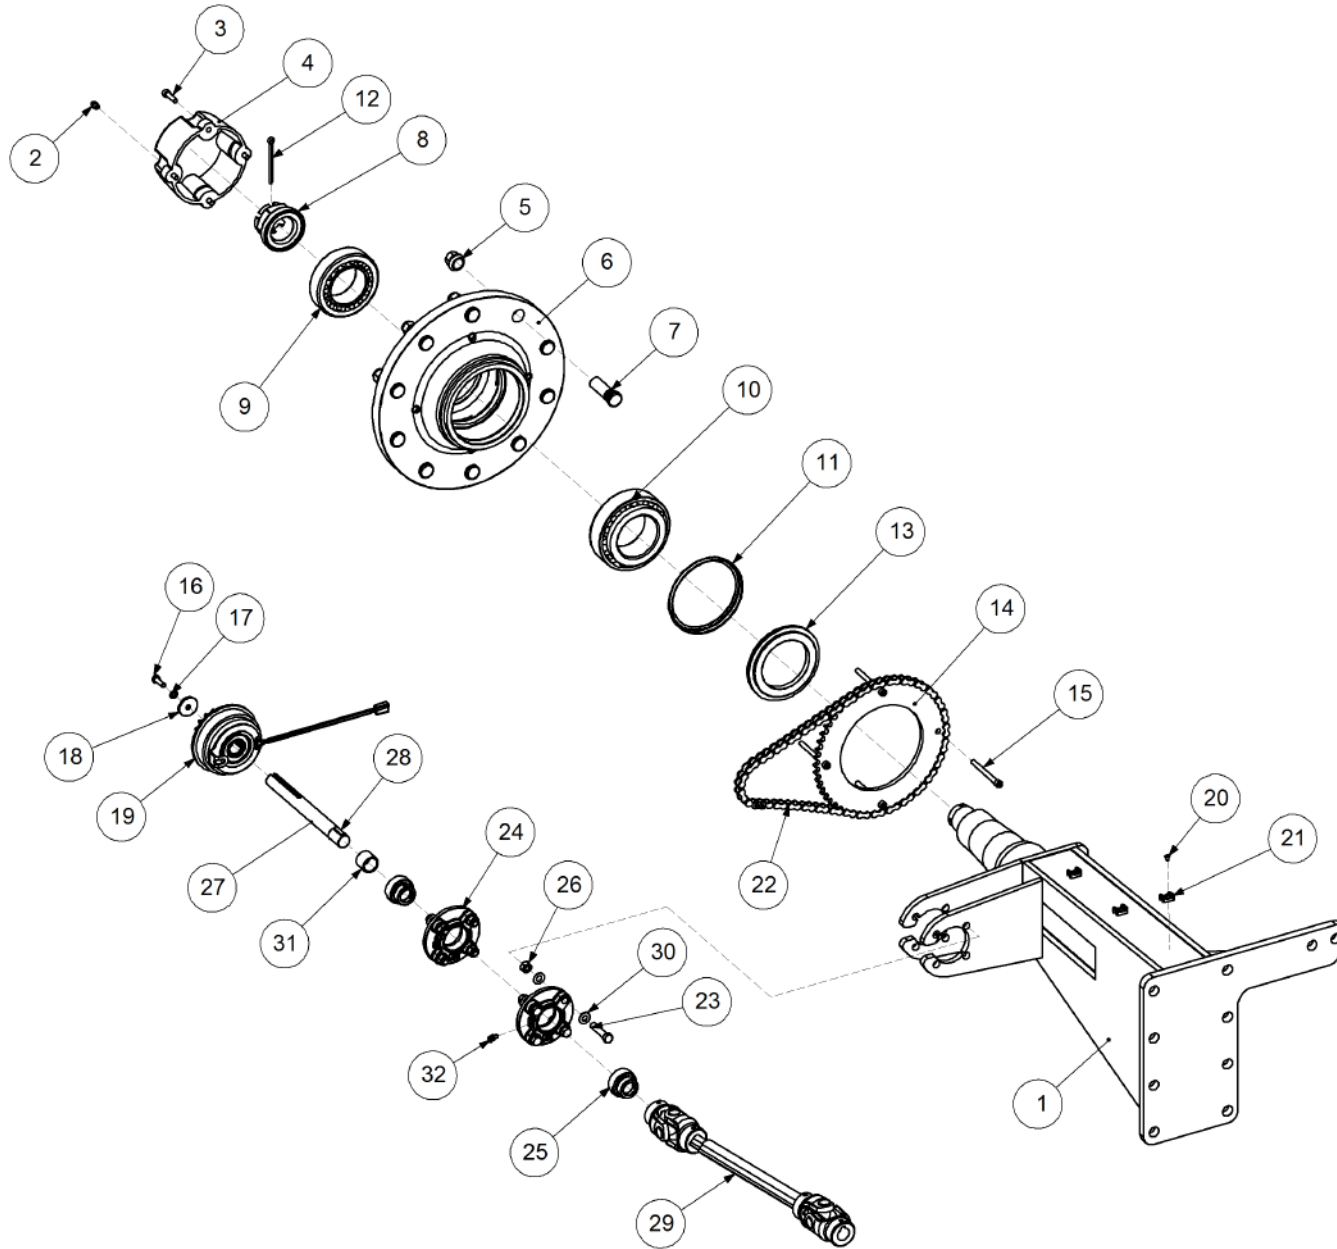

Key	Part Number	Description	Qty
-----	-------------	-------------	-----

**P/N 233260145 Universal Hitch Assy w/- Adaptor Plate**

<b>Key</b>	<b>Part Number</b>	<b>Description</b>	<b>Qty</b>
1	233260141	Universal Pull	1
2	233260117	Hitch Pin	2
3	233330165	Clevis	1
4	095110036	Lynch Pin 3/8"	2
5	111206750	Grease Nipple 1/4" UNF - 75°	1
6	230603025	Safety Chain Assy	1
7	054200409	Bolt Hex Hd M20 x 40 Durlok	4
8	233260113	Adaptor Plate	1

<b>Key</b>	<b>Part Number</b>	<b>Description</b>	<b>Qty</b>
------------	--------------------	--------------------	------------

P/N 240120000

**Axle Hub & Stub - Drive - 15T (10 stud) x 3.2m**

Key	Part Number	Description	Qty
1	240120001	Axle - Drive	1
2	111103000	Grease Nipple 1/8" BSP	1
3	060108030	Cap Screw M8 x 30	4
4	249092007	Grease Cap	1
5	080162203	Wheel Nut M22	10
6	139110102	Hub - 10 stud	1
7	056220700	Wheel Stud M22 x 70	10
8	139110103	Axle Nut M50	1
9	135033215	Bearing Tapered Roller 75 ID	1
10	135033217	Bearing Tapered Roller 85 ID	1
11	139092009	Wear Ring	1
12	092206080	Split Pin 6.3 Dia x 80	1
13	139092008	Seal 100 ID	1
14	249150544	Sprocket Plate 5/8" BS x 54T	1
15	060108050	Cap Screw M8 x 50	4
16	000080255	Bolt Hex Hd 5/16" UNC x 1"	1
17	036108000	Spring Washer 5/16" ID	1
18	290000002	Retainer Washer	1
19	115005314	Electric Clutch w/- 18T Sprocket	1
20	094105000	Pop Rivet 3/16" Steel	3
21	115001512	Cable Clamp	3
22	249094000	Chain 5/8" Simplex O'ring	1
23	000110505	Bolt Hex Hd 7/16" x 2" UNC	8
24	136220500	Bearing Housing - 4 Bolt	2
25	135520525	Bearing - 1" ID	2
26	030130111	Nut 7/16" UNC Nyloc	8
27	290000003	Clutch Shaft	1
28	182070830	Key 7 x 8 x 30 Lg	1
29	131210570	Drive Shaft & Universal	1
30	035111220	Flat Washer 7/16" ID	16
31	240000000	Bush	1
32	111206450	Grease Nipple 1/4" UNF - 45°	2