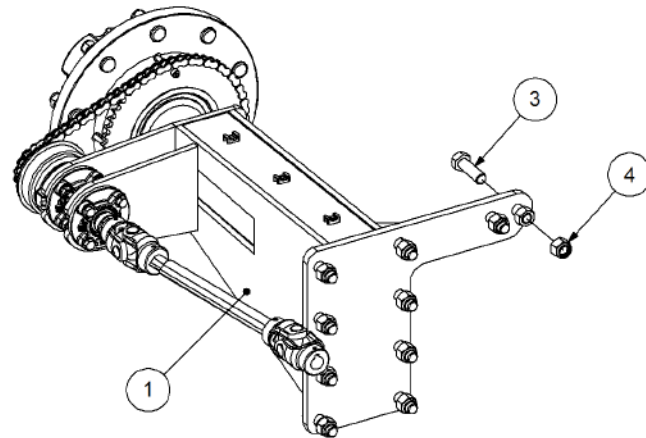

P/N 248121000

Axle Hub & Stub Kit - 15T (10 stud) x 3.2m

Key	Part Number	Description	Qty
1	240120000	Axle Hub & Stub - Drive - 15T (10 stud) x 3.2m	1
2	241120001	Axle Hub & Stub - Lazy - 15T (10 stud) x 3.2m	1
3	000190638	Bolt Hex Hd 3/4" UNC x 2-1/2"	20
4	030130191	Nut 3/4" UNC Nyloc	20

Key	Part Number	Description	Qty