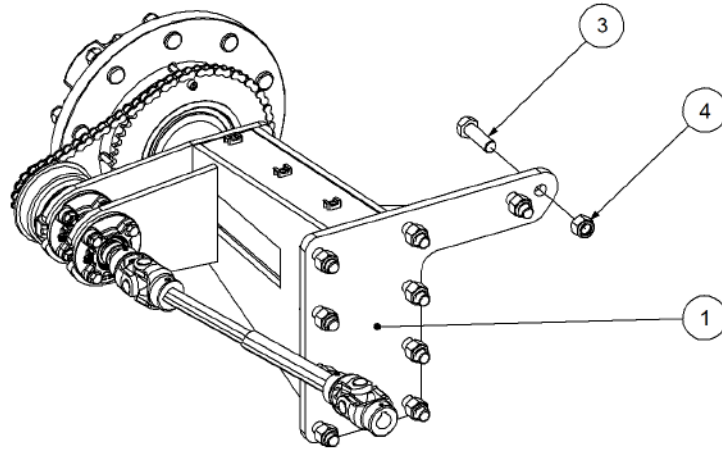

P/N 248121002 Axle Hub & Stub Kit - 15T (10 stud) x 3.0m

P/N 248121002 Axle Hub & Stub Kit - 15T (10 stud) x 3.0m

Key	Part Number	Description	Qty
1	240124000	Axle Hub & Stub - Drive - 15T (10 stud) x 3.0m	1
2	241124000	Axle Hub & Stub - Lazy - 15T (10 stud) x 3.0m	1
3	000190638	Bolt Hex Hd 3/4" UNC x 2-1/2"	20
4	030130191	Nut 3/4" UNC Nyloc	20

Key	Part Number	Description	Qty