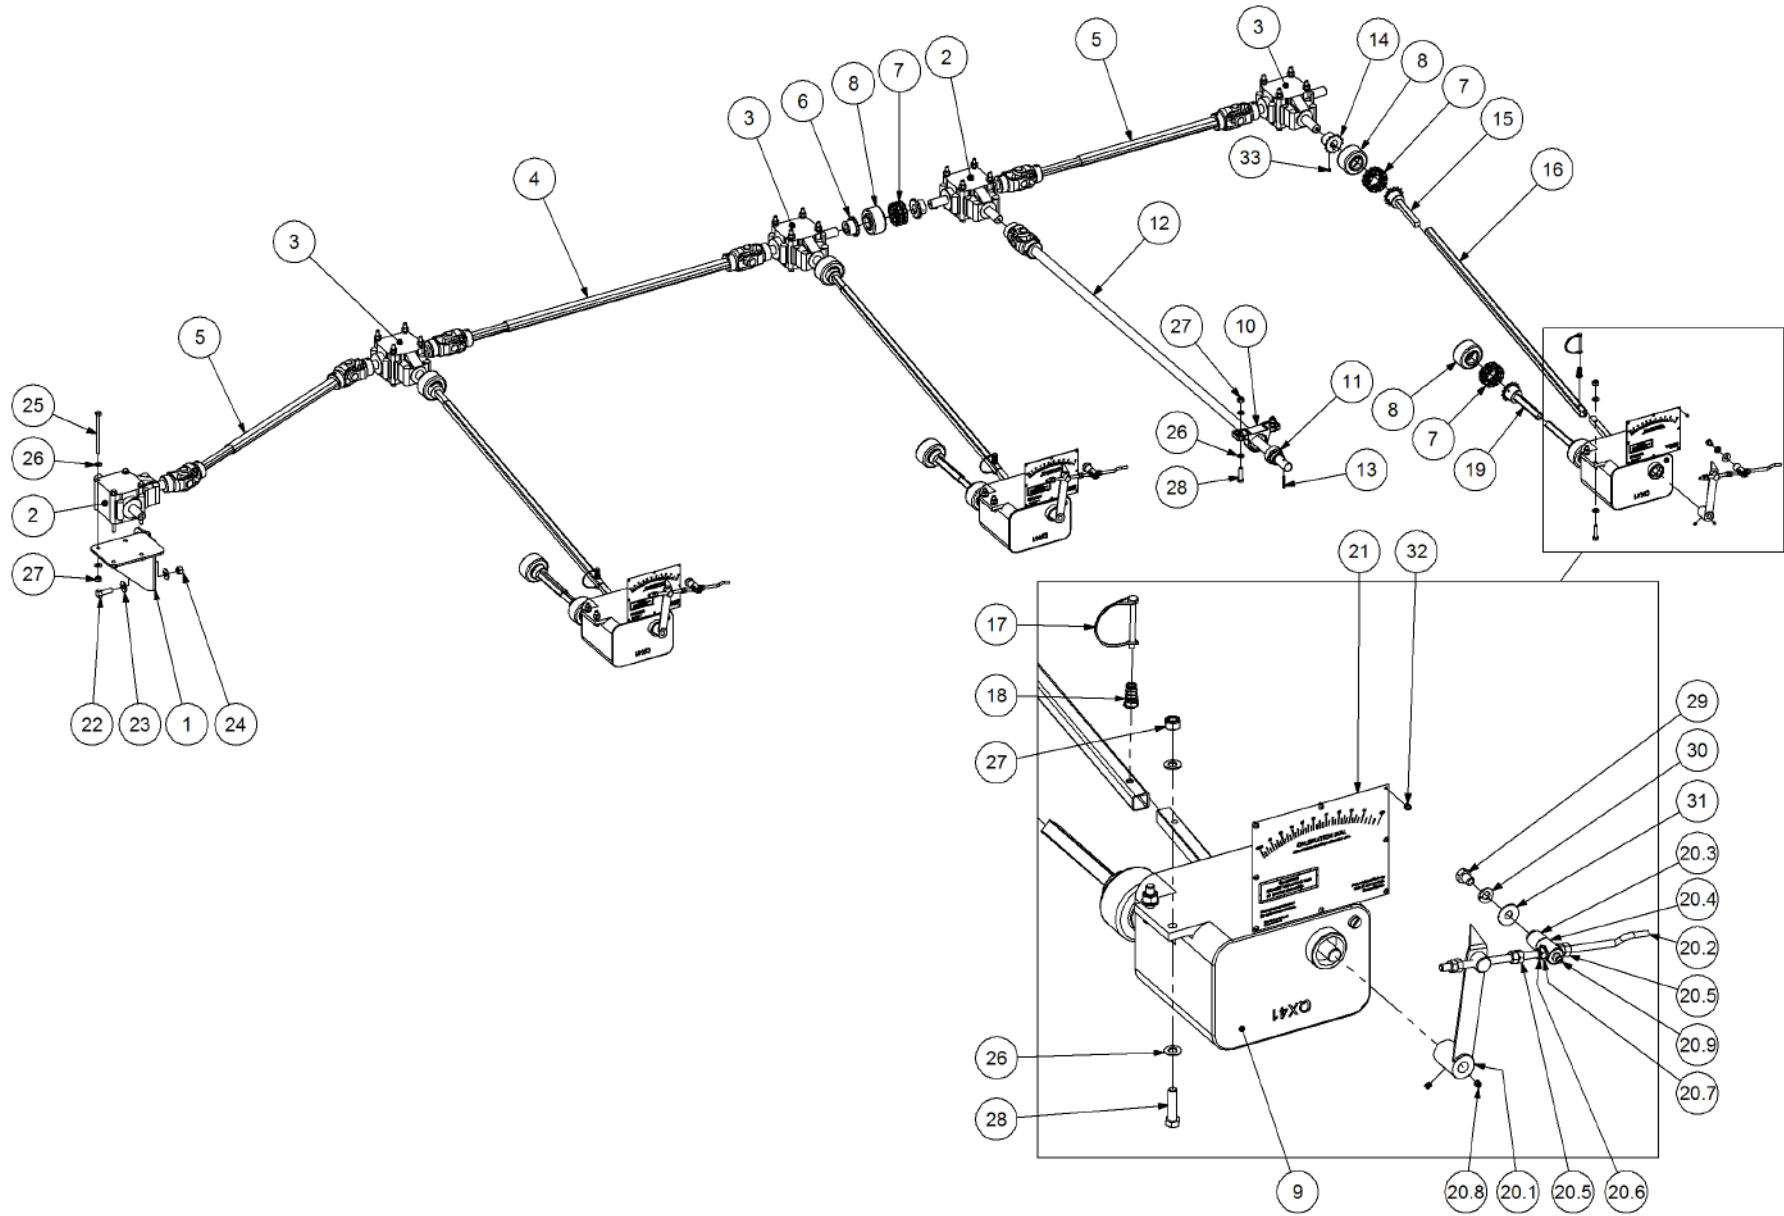

P/N 290153000 Drive Kit - Ground Drive

Key	Part Number	Description	Qty	Key	Part Number	Description	Qty
1	212602022	Gearbox Mount	1	22	000130385	Bolt Hex Hd 1/2" UNC x 1-1/2"	2
2	130010006	Gearbox - Ratio 1:1	2	23	035113250	Flat Washer 1/2" ID	4
2.1	130025477	Seal 25 ID - Gearbox	3	24	030130131	Nut 1/2" UNC Nyloc	2
3	130010111	Gearbox - Ratio 3.25:1	3	25	000101255	Bolt Hex Hd 3/8" UNC x 5"	20
3.1	130025477	Seal 25 ID - Gearbox	3	26	035110191	Flat Washer 3/8" ID	68
4	131210100	Drive Shaft & Universal	1	27	030130101	Nut 3/8" UNC Nyloc	34
5	131210720	Drive Shaft & Universal	2	28	000100385	Bolt Hex Hd 3/8" UNC x 1-1/2"	14
6	127120141	Sprocket (Steel) 1/2"BS x 14T - 25 ID	2	29	000100135	Bolt Hex Hd 3/8" UNC x 1/2"	3
7	125412120	Chain 1/2" BS Duplex 13L	7	30	036110000	Spring Washer 3/8" ID	3
8	131000004	Chain Boot	7	31	035110251	Flat Washer 3/8" ID	3
9	290000030	Zero Max QX41 w/- Sprockets & Shafts	3	32	094103001	Pop Rivet 1/8" Aluminium	24
10	136420500	Bearing Housing - Pillow Block	1	33	013110606	Grub Screw 1/4" UNC x 1/4"	3
11	135520525	Bearing - 1" ID	1				
12	290602055	Crank Shaft w/- Universal	1				
13	090106038	Roll Pin 1/4" x 1-1/2"	1				
14	290000034	Sprocket (Plastic) 1/2" BS x 14T - 25 ID	3				
15	290000007	Drive Shaft w/- Sprocket - 170 Lg	3				
16	290601080	Drive Tube	3				
17	095306050	Lynch Pin 1/4"	3				
18	124112032	Spring - Compression	3				
19	290000009	Drive Tube w/- Sprocket - 150 Lg	3				
20	209600000	Calibration Adjustment Kit	3				
20.1	209600005	Calibration Indicator	1				
20.2	209600001	Indicator Adjusting Screw	1				
20.3	209600004	Adaptor	1				
20.4	209600007	Swivel Screw	1				
20.5	030110081	Nut 5/16" UNC	6				
20.6	030130081	Nut 5/16" UNC Nyloc	1				
20.7	035108161	Flat Washer 5/16" ID	2				
20.8	013110606	Grub Screw 1/4" UNC x 1/4"	2				
20.9	111206000	Grease Nipple 1/4" UNF	1				
21	192017514	Calibration Dial	3