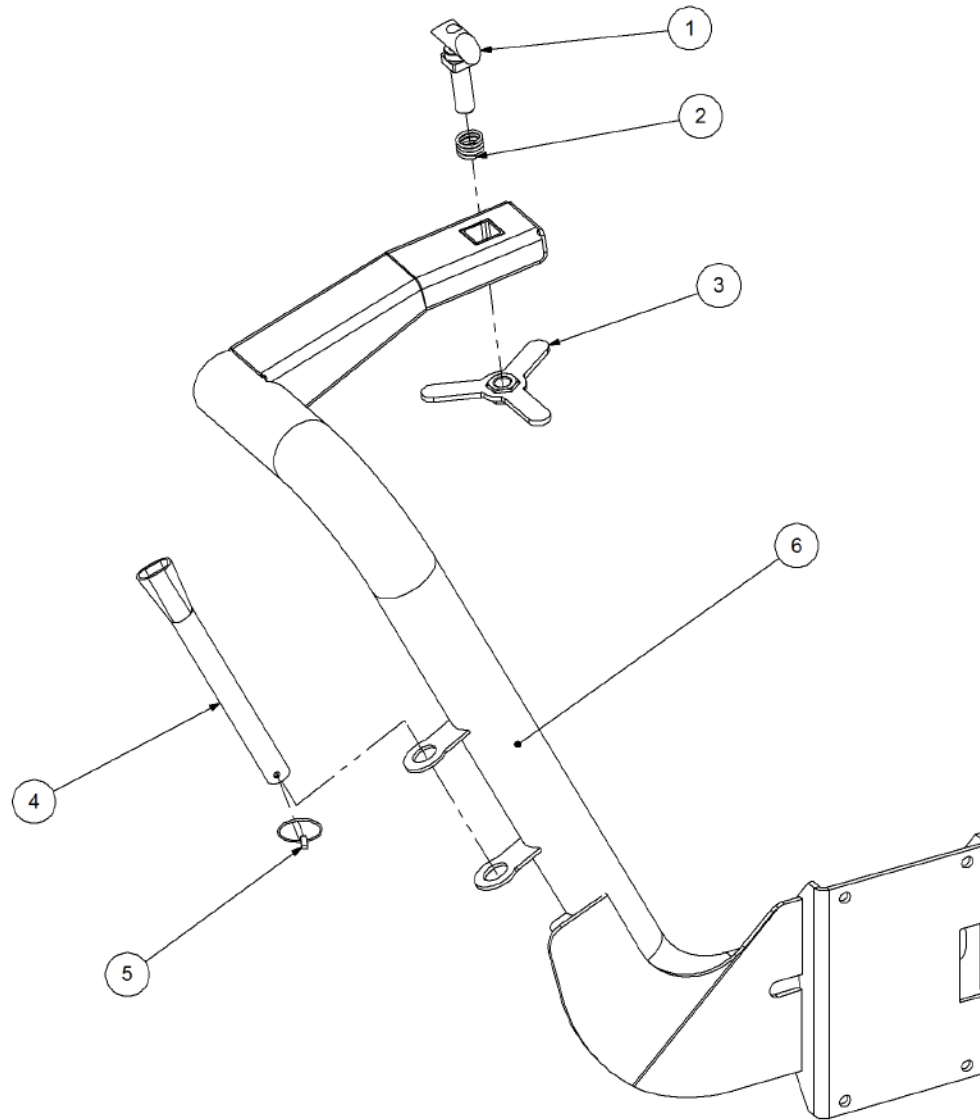

P/N 260153031 Rear Mount Arm - LH

P/N 260153031

Rear Mount Arm - LH

Key	Part Number	Description	Qty
1	260902320	T Bolt	1
2	260902318	Spring - Compression 22.5 ID	1
3	260902312	Handle	1
4	260902315	Handle Extension	1
5	095106000	Lynch Pin 6mm	1
6	260153050	Rear Mount - LH	1

Key	Part Number	Description	Qty