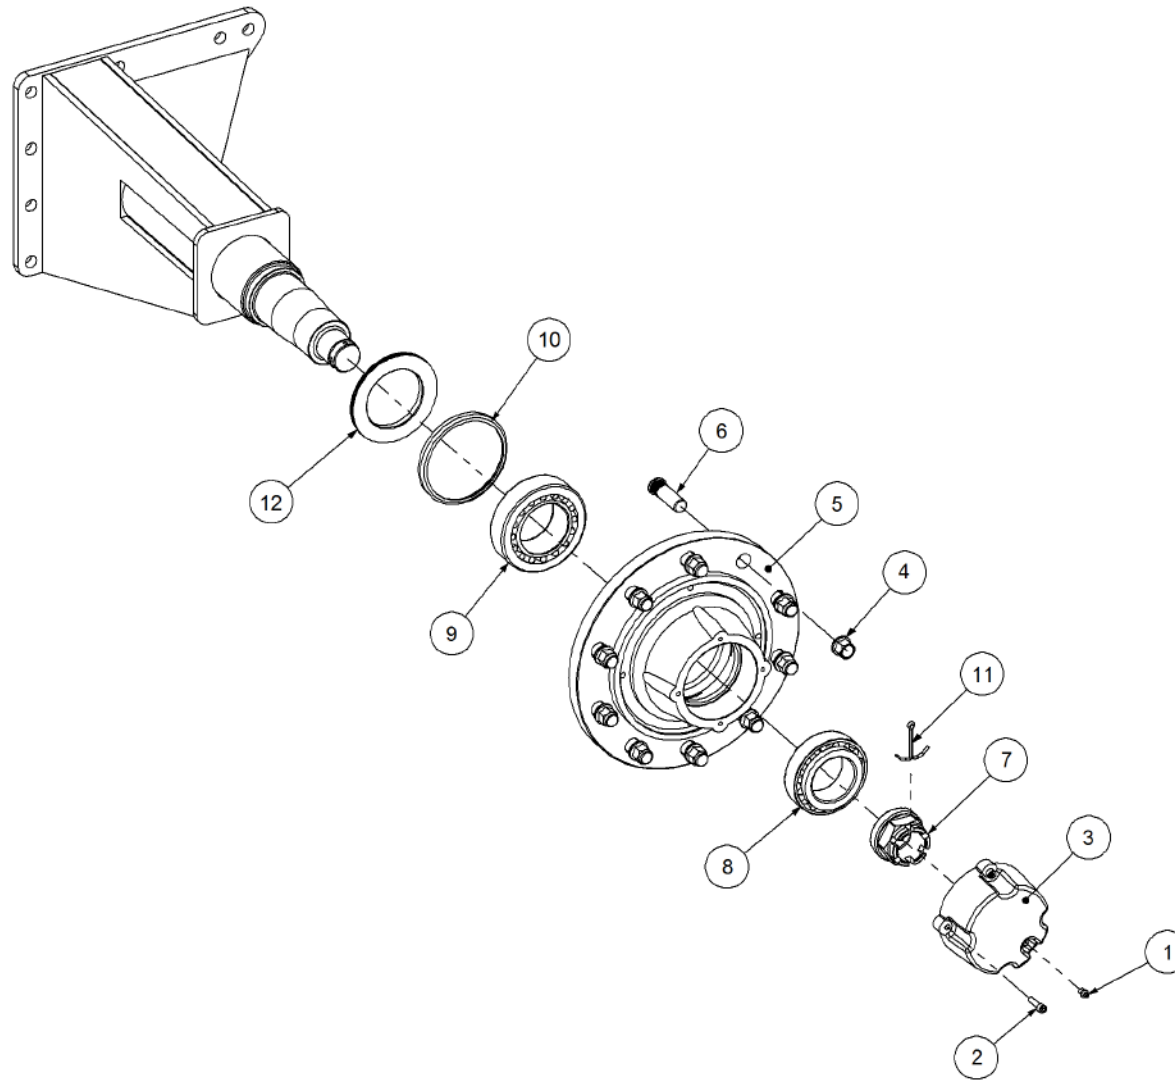

P/N 241120001

Axle Hub & Stub - Lazy - 15T (10 stud) x 3.2m

Key	Part Number	Description	Qty
1	111103000	Grease Nipple 1/8" BSP	1
2	060108030	Cap Screw M8 x 30	4
3	249092007	Grease Cap	1
4	080162203	Wheel Nut M22	10
5	139110102	Hub - 10 stud	1
6	056220700	Wheel Stud M22 x 70	10
7	139110103	Axle Nut M50	1
8	135033215	Bearing Tapered Roller 75 ID	1
9	135033217	Bearing Tapered Roller 85 ID	1
10	139092009	Wear Ring	1
11	092206080	Split Pin 6.3 Dia x 80	1
12	139092008	Seal 100 ID	1

Key	Part Number	Description	Qty