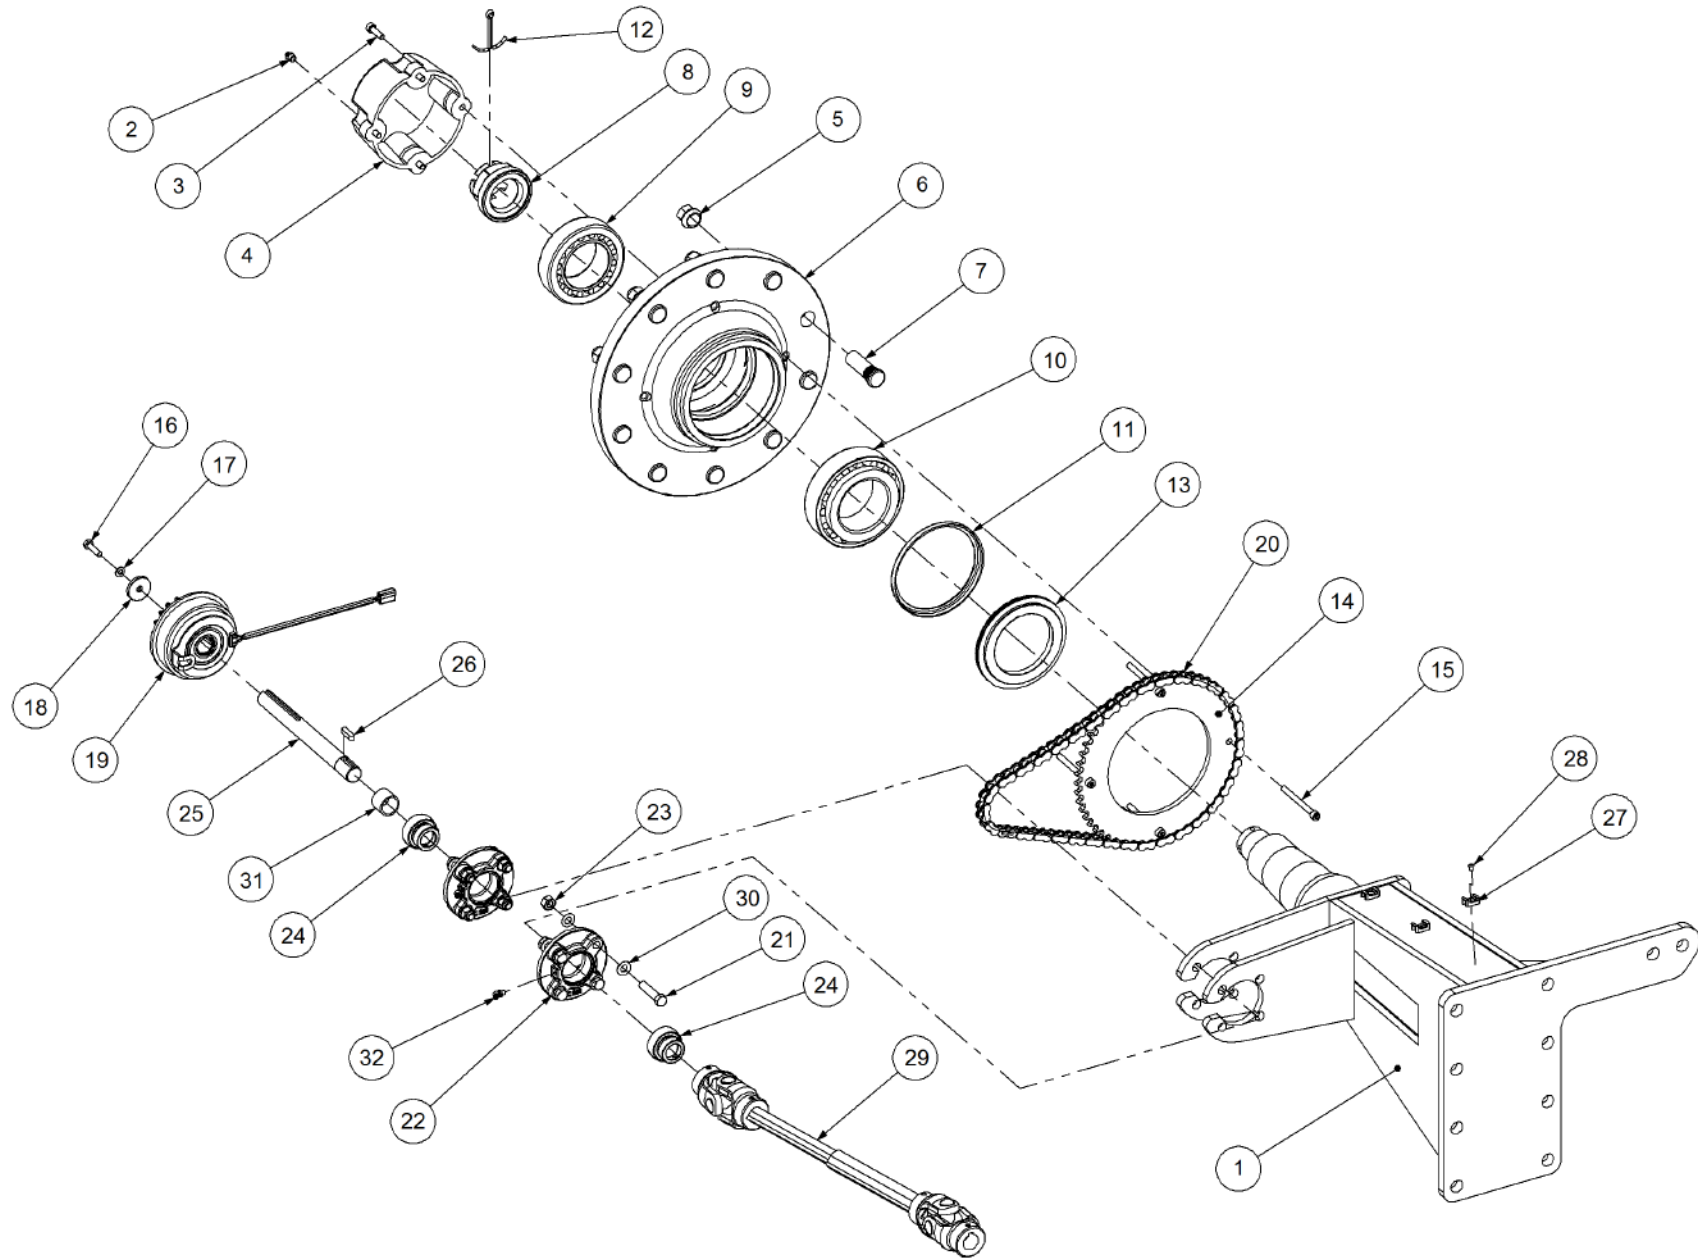

<b>Key</b>	<b>Part Number</b>	<b>Description</b>	<b>Qty</b>
------------	--------------------	--------------------	------------

**P/N 240124000 Axle Hub & Stub - Drive - 15T (10 stud) x 3.0m**

Key	Part Number	Description	Qty
1	240124001	Axle - Drive	1
2	111103000	Grease Nipple 1/8" BSP	1
3	060108030	Cap Screw M8 x 30	4
4	249092007	Grease Cap	1
5	080162203	Wheel Nut M22	10
6	139110102	Hub - 10 stud	1
7	056220700	Wheel Stud M22 x 70	10
8	139110103	Axle Nut M50	1
9	135033215	Bearing Tapered Roller 75 ID	1
10	135033217	Bearing Tapered Roller 85 ID	1
11	139092009	Wear Ring	1
12	092206080	Split Pin 6.3 Dia x 80	1
13	139092008	Seal 100 ID	1
14	249150544	Sprocket Plate 5/8" BS x 54T	1
15	060108050	Cap Screw M8 x 50	4
16	000080325	Bolt Hex Hd 5/16" UNC x 1-1/4"	1
17	036108000	Spring Washer 5/16" ID	1
18	290000002	Retainer Washer	1
19	115005314	Electric Clutch w/- 18T Sprocket	1
20	249094000	Chain 5/8" Simplex O'ring	1
21	000110505	Bolt Hex Hd 7/16" x 2" UNC	8
22	136220500	Bearing Housing - 4 Bolt	2
23	030130111	Nut 7/16" UNC Nyloc	8
24	135520525	Bearing - 1" ID	2
25	290000003	Clutch Shaft	1
26	182070830	Key 7 x 8 x 30 Lg	1
27	115001512	Cable Clamp	3
28	094105000	Pop Rivet 3/16" Steel	3
29	131210490	Drive Shaft & Universal	1
30	035111220	Flat Washer 7/16" ID	16
31	240000000	Bush	1
32	111206450	Grease Nipple 1/4" UNF - 45°	2