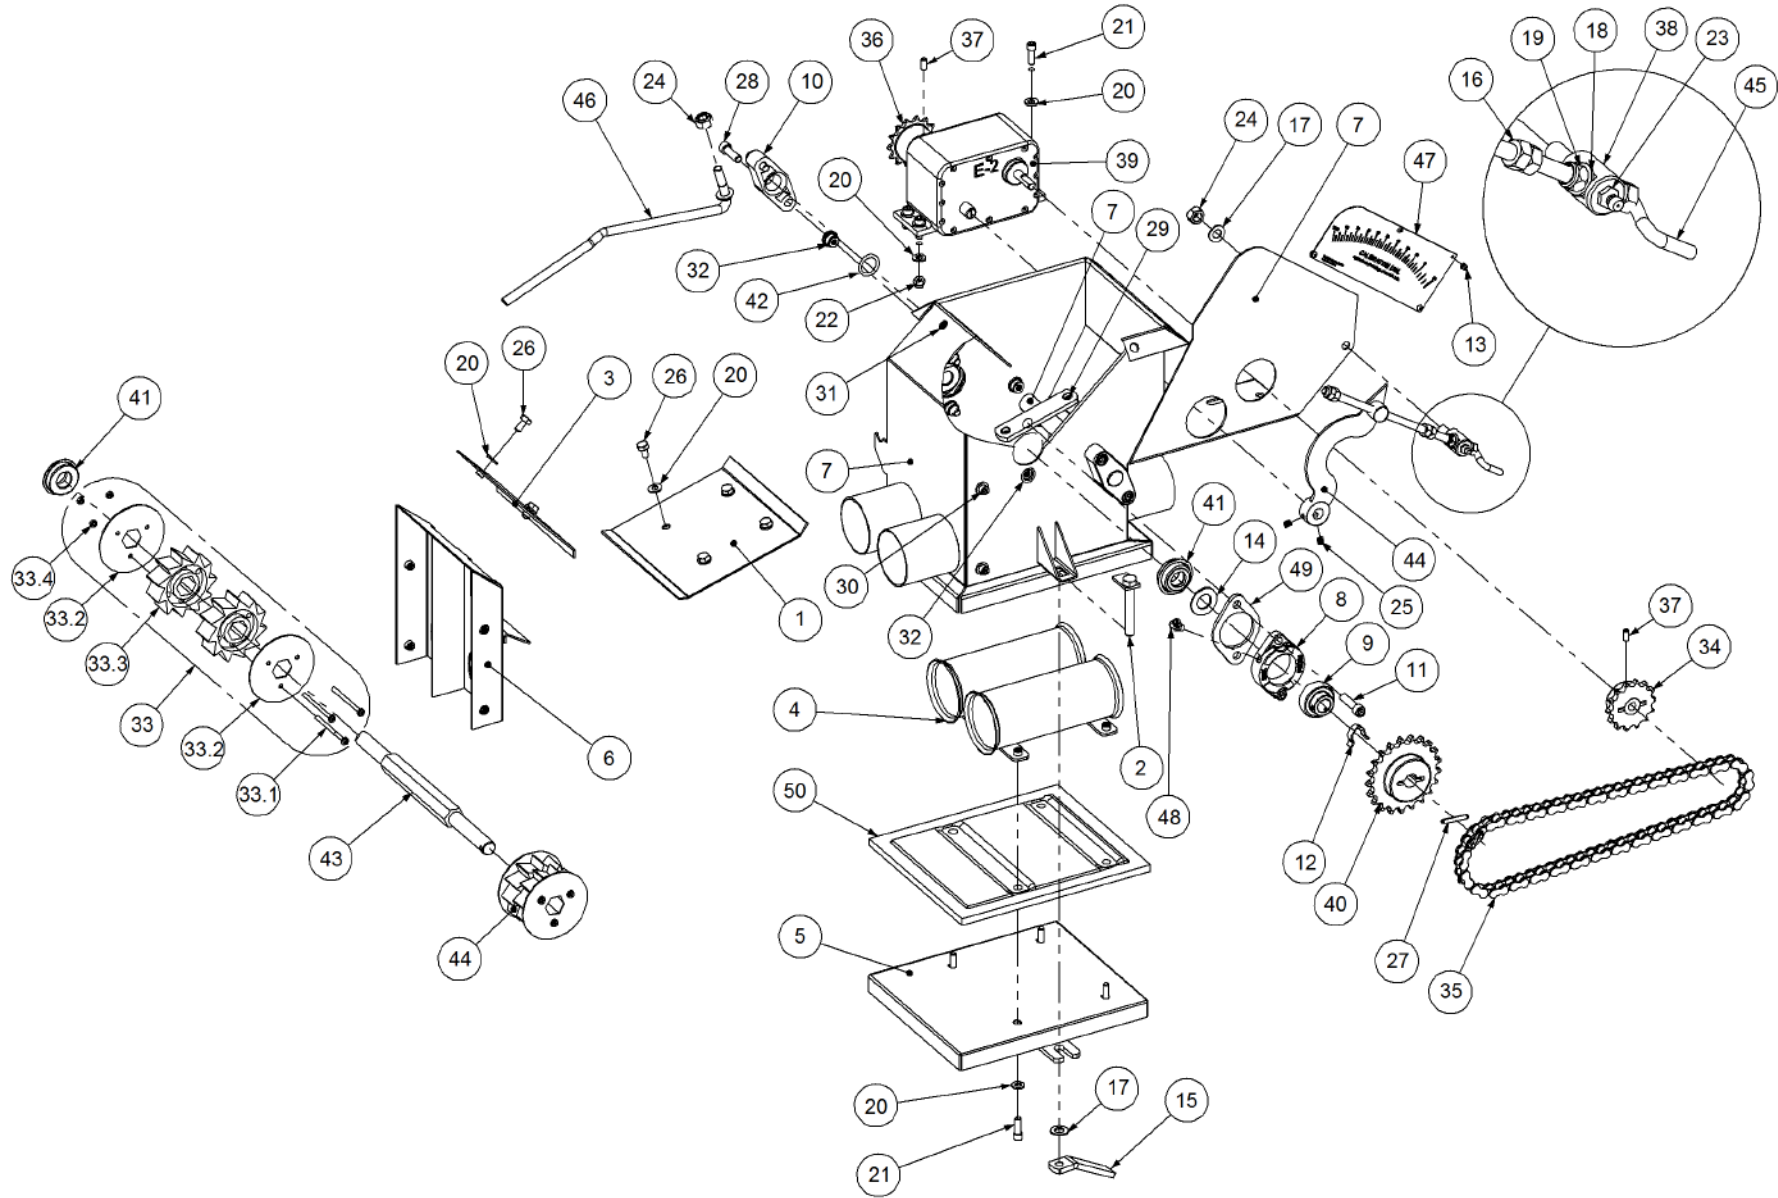

P/N 208202000 Metering Unit SSB - 2 Way Ground Drive

Key	Part Number	Description	Qty	Key	Part Number	Description	Qty
1	208100047	Clean Out Door - SSB	1	33	208100092	Spool Assy - SSB	2
2	208100061	Bottom Door Bolt - SSB	2	33.1	059604060	Bolt Pan Hd M4 x 60	3
3	208100071	Coarse Seeds Plate - SSB	1	33.2	193001905	Spool Washer	2
4	208200031	Flow Through Tube - 2 Way	1	33.3	197018845	Spool	2
5	208100026	Bottom Door - SSB	1	33.4	080310041	Nut M4 S/Steel	3
6	208200020	Port Plate - 2 Way	1	34	208400167	Sprocket (Plastic) 1/2" BS x 14T	1
7	208202002	Metering Unit SSB - 2 Way	1	35	208125000	Chain 1/2" AS Simplex	1
8	136520300	Bearing Housing	2	36	290000036	Sprocket (Plastic) 1/2" BS x 14T - 3/8" ID	1
9	135320210	Bearing - 5/8" ID	2	37	013110613	Grub Screw 1/4" UNC x 1/2"	2
10	137308846	Bush	2	38	290601007	Screw Swivel	1
11	010208032	Cap Screw 5/16" BSW x 1-1/4"	4	39	130000020	Zero Max E2 Gear Box	1
12	193003765	Retainer Clip - Sprocket	1	40	208100095	Sprocket (Plastic) 1/2" BS x 21T	1
13	094103001	Pop Rivet 1/8" Aluminium	4	41	197161687	Seal 5/8" ID	2
14	035316320	Flat Washer 5/8" ID S/Steel	2	42	197192535	O'Ring 3/4" ID x 1" OD x 0.139"	2
15	208100060	Handle - Bottom Door Fastener	2	43	208100100	Spool Shaft - SSB	1
16	030110081	Nut 5/16" UNC	6	44	208102111	Calibration Indicator - SSB	1
17	035110191	Flat Washer 3/8" ID	3	45	209600001	Indicator Adjusting Screw	1
18	035108161	Flat Washer 5/16" ID	2	46	208100051	Cleanout Door Handle - SSB	1
19	030130081	Nut 5/16" UNC Nyloc	1	47	192017269	Calibration Dial	1
20	035106151	Flat Washer 1/4" ID	22	48	111206675	Grease Nipple 1/4" UNF - 67.5°	2
21	010106019	Cap Screw 1/4" UNC x 3/4"	8	49	197001626	Gasket (Small) - Bearing	2
22	030130061	Nut 1/4" UNC Nyloc	4	50	208100016	Door Rubber - SSB	1
23	111206000	Grease Nipple 1/4" UNF	1				
24	030130101	Nut 3/8" UNC Nyloc	2				
25	013110606	Grub Screw 1/4" UNC x 1/4"	2				
26	000060135	Bolt Hex Hd 1/4" UNC x 1/2"	6				
27	090105032	Roll Pin 3/16" x 1-1/4"	1				
28	010208025	Cap Screw 5/16" BSW x 1"	4				
29	030170061	Nut 1/4" UNC Huck	4				
30	010106012	Cap Screw 1/4" UNC x 1/2"	4				
31	030170001	Nut 1/4" UNC Huck	2				
32	030170081	Nut 5/16" UNC Huck	8