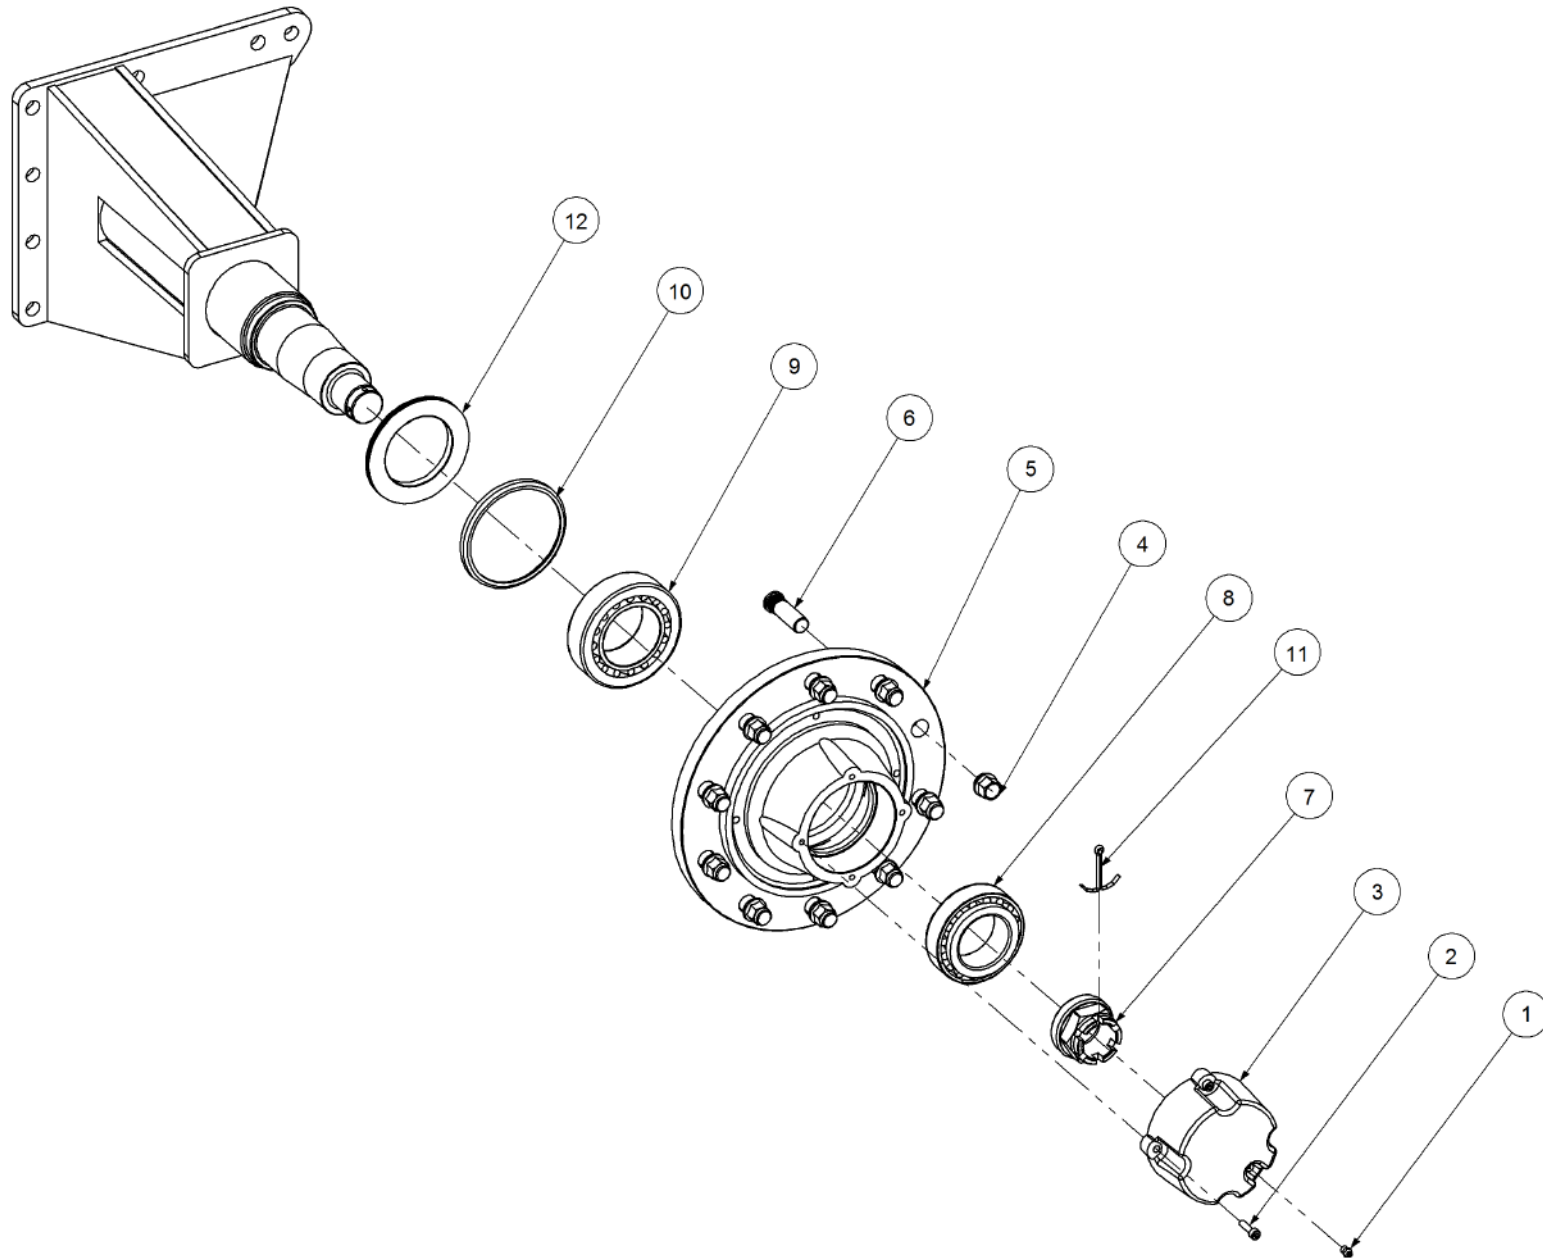

P/N 241124000

Axle Hub & Stub - Lazy - 15T (10 stud) x 3.0m

Key	Part Number	Description	Qty
1	111103000	Grease Nipple 1/8" BSP	1
2	060108030	Cap Screw M8 x 30	4
3	249092007	Grease Cap	1
4	080162203	Wheel Nut M22	10
5	139110102	Hub - 10 stud	1
6	056220700	Wheel Stud M22 x 70	10
7	139110103	Axle Nut M50	1
8	135033215	Bearing Tapered Roller 75 ID	1
9	135033217	Bearing Tapered Roller 85 ID	1
10	139092009	Wear Ring	1
11	092206080	Split Pin 6.3 Dia x 80	1
12	139092008	Seal 100 ID	1

Key	Part Number	Description	Qty