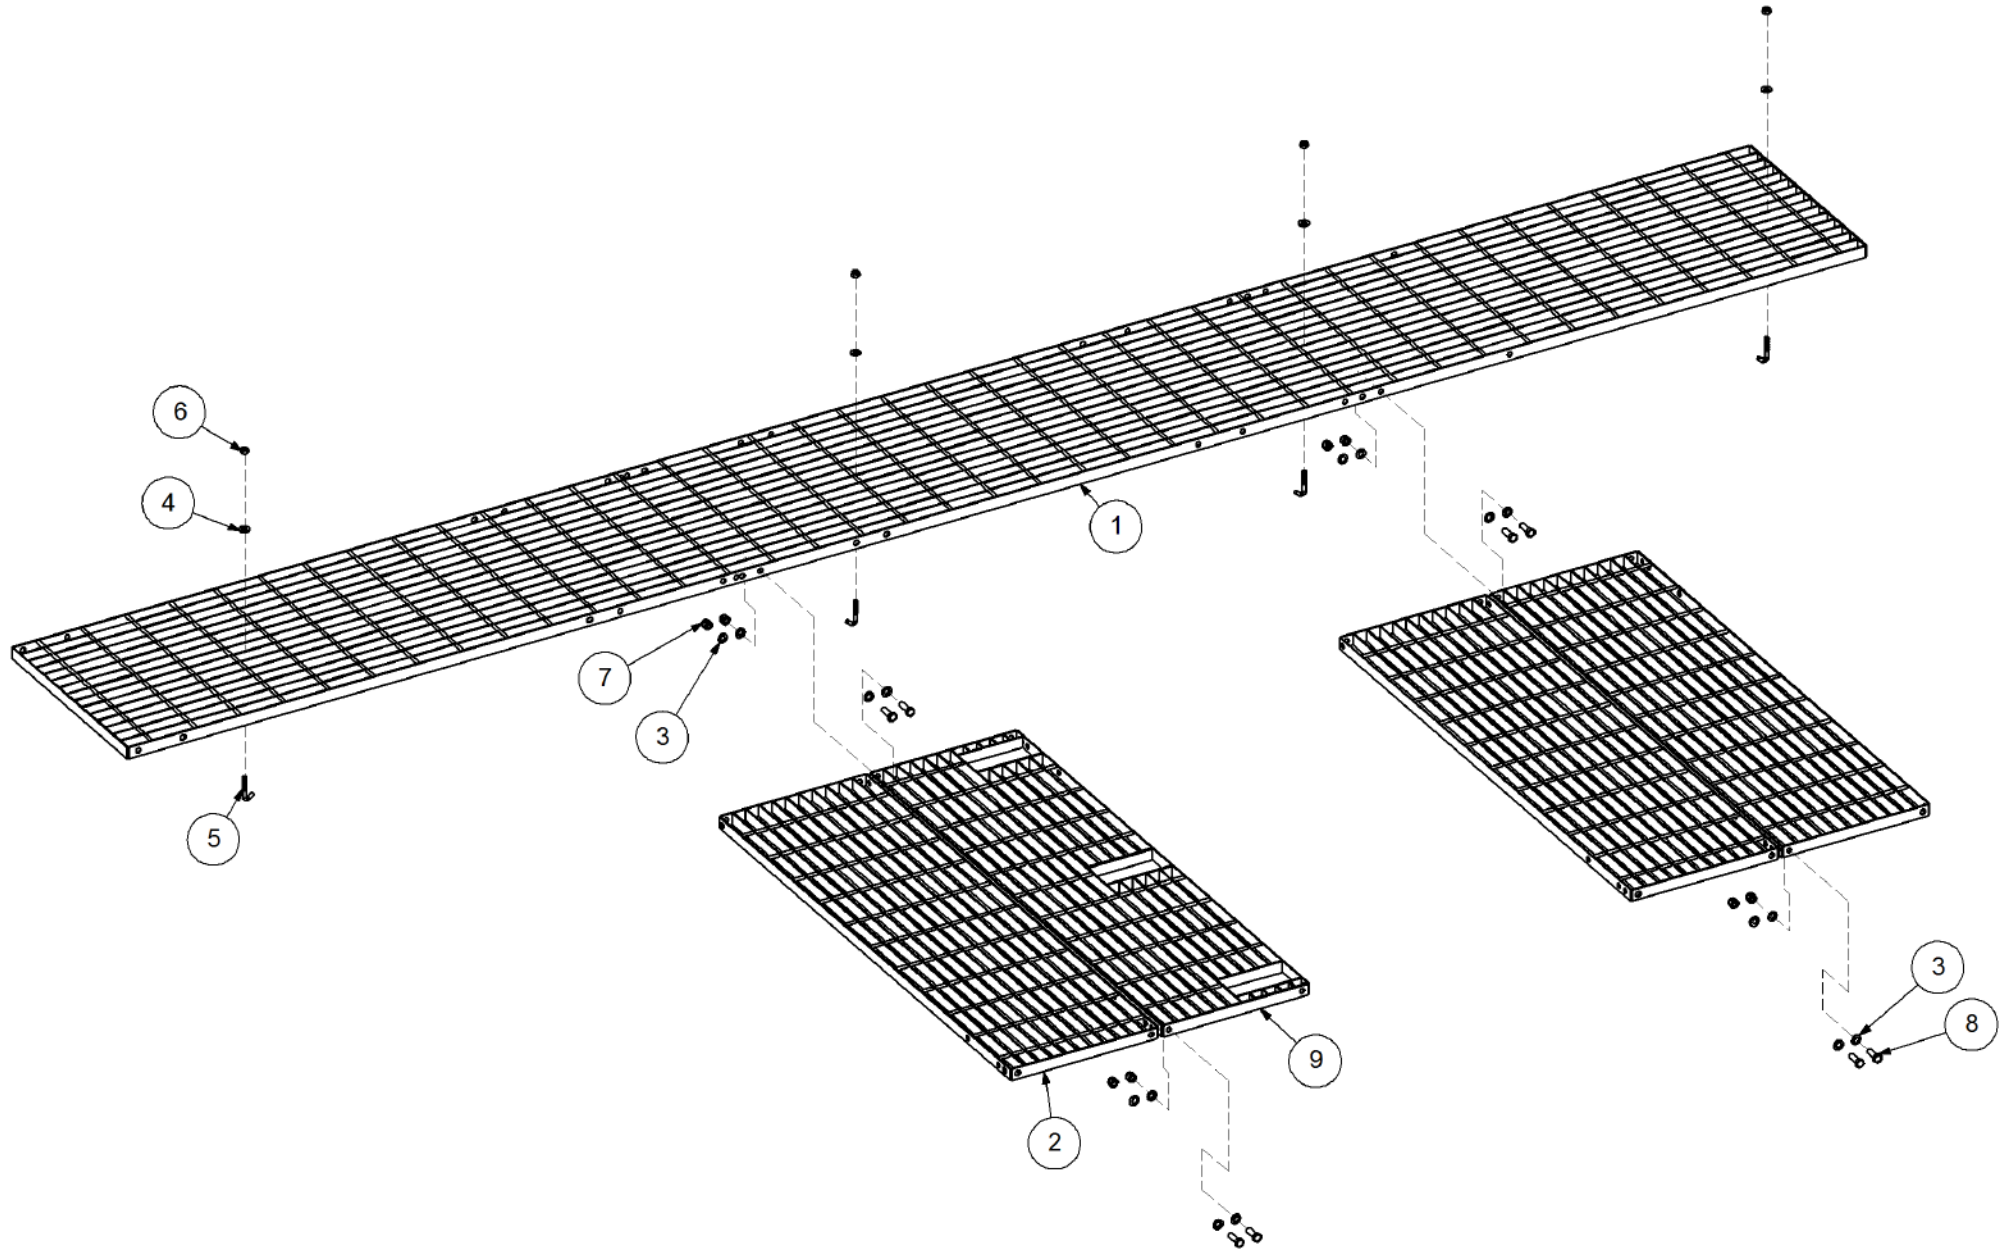

P/N 200172215 Walkway Kit - 17000 3 Bin

Key	Part Number	Description	Qty
1	193453391	Walkway Panel	1
2	193333114	Walkway Panel	3
3	085110000	Flat Washer 10 ID	16
4	085108000	Flat Washer 8 ID	4
5	057080000	J Bolt M8	4
6	080120800	Nut M8 Nyloc	4
7	080121000	Nut M10 Nyloc	8
8	050100308	Bolt Hex Hd M10 x 30	8
9	200153009	Walkway Panel w/- Cutout	1

Key	Part Number	Description	Qty