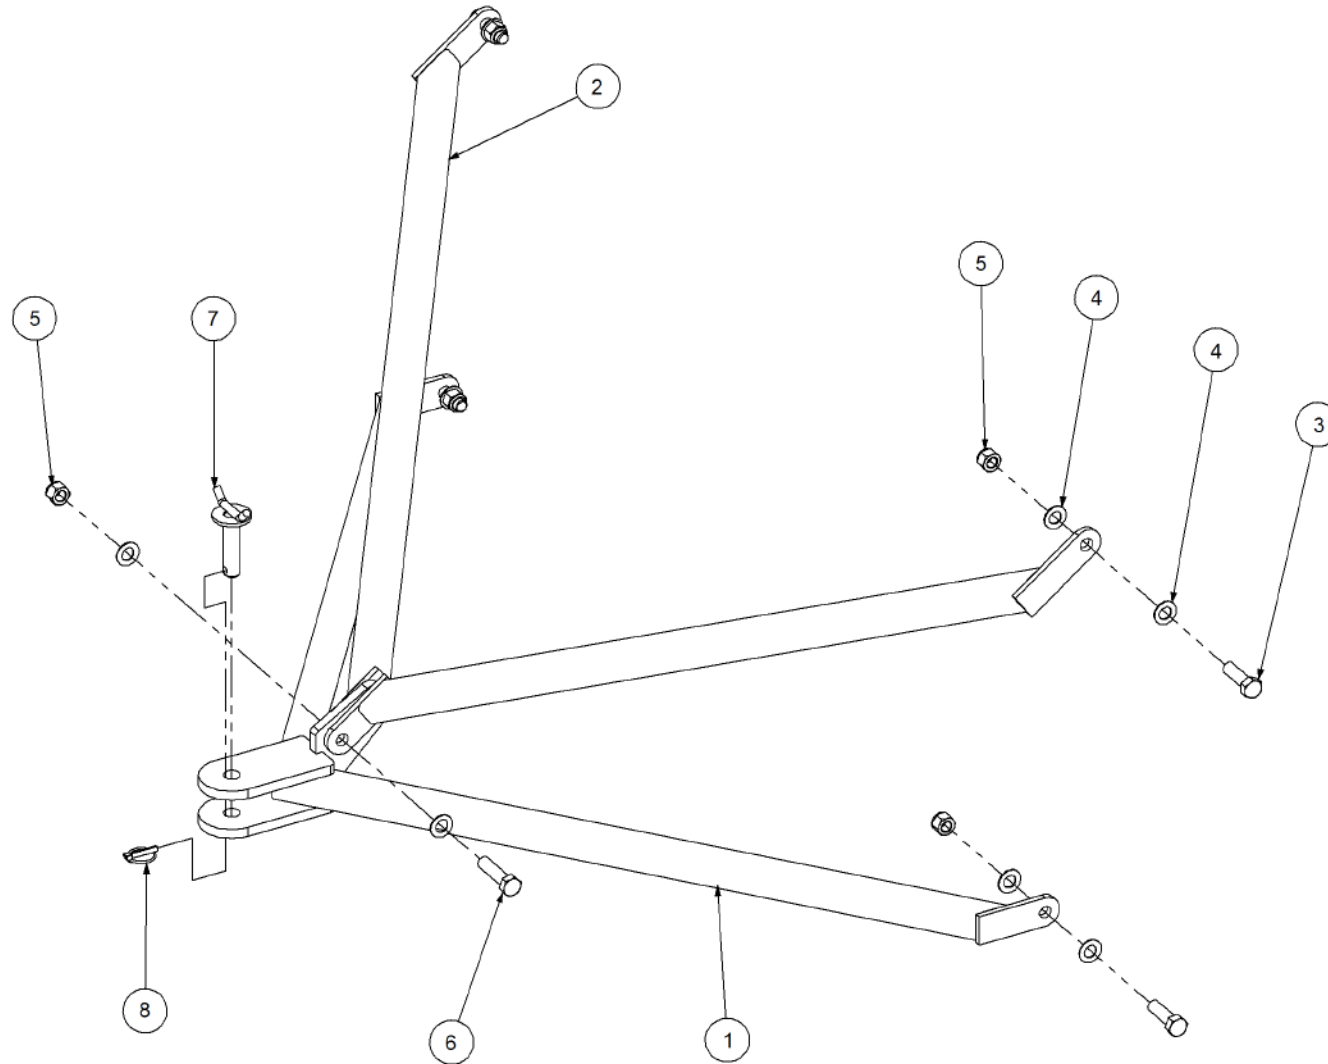

# P/N 234000000 Harrow Hitch Assy

**P/N 234000000 Harrow Hitch Assy**

Key	Part Number	Description	Qty
1	234000011	Lower Arm	1
2	234000021	Upper Arm	2
3	000190638	Bolt Hex Hd 3/4" UNC x 2-1/2"	4
4	035119380	Flat Washer 3/4" ID	10
5	030130191	Nut 3/4" UNC Nyloc	5
6	000190755	Bolt Hex Hd 3/4" UNC x 3"	1
7	234000001	Hitch Pin	1
8	095110036	Lynch Pin 3/8"	1