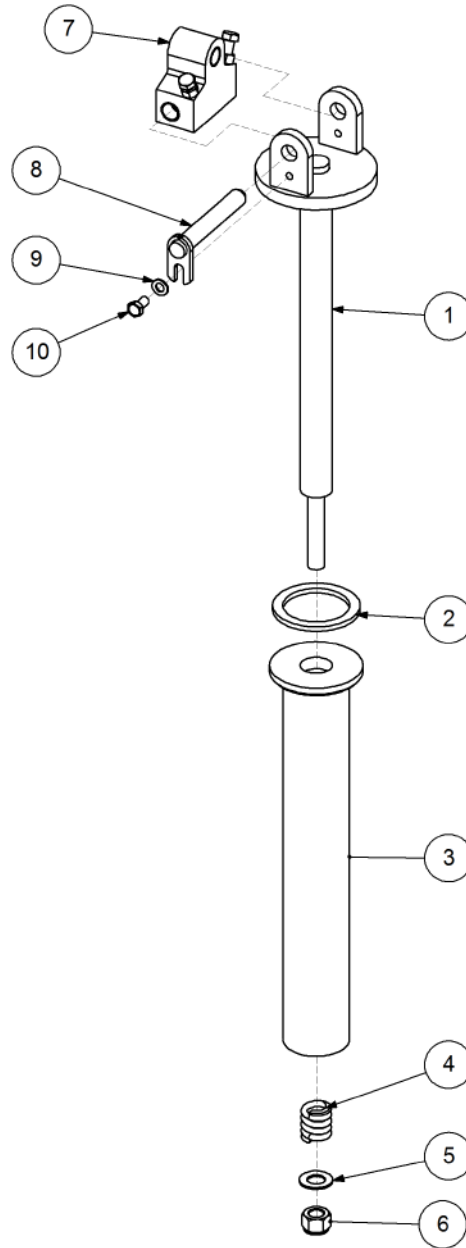

P/N 260902220 Auger Centre Pivot - RH

P/N 260902220

Auger Centre Pivot - RH

Key	Part Number	Description	Qty
1	260902060	Support Shaft	1
2	193100766	Brake Disc	1
3	260902064	Support Sleeve	1
4	124105708	Spring - Compression	1
5	035119380	Flat Washer 3/4" ID	1
6	030130191	Nut 3/4" UNC Nyloc	1
7	260902129	Support Block	1
8	260902142	Centre Pivot Pin	1
9	085110000	Flat Washer 10 ID	1
10	050100208	Bolt Hex Hd M10 x 20	1

Key	Part Number	Description	Qty