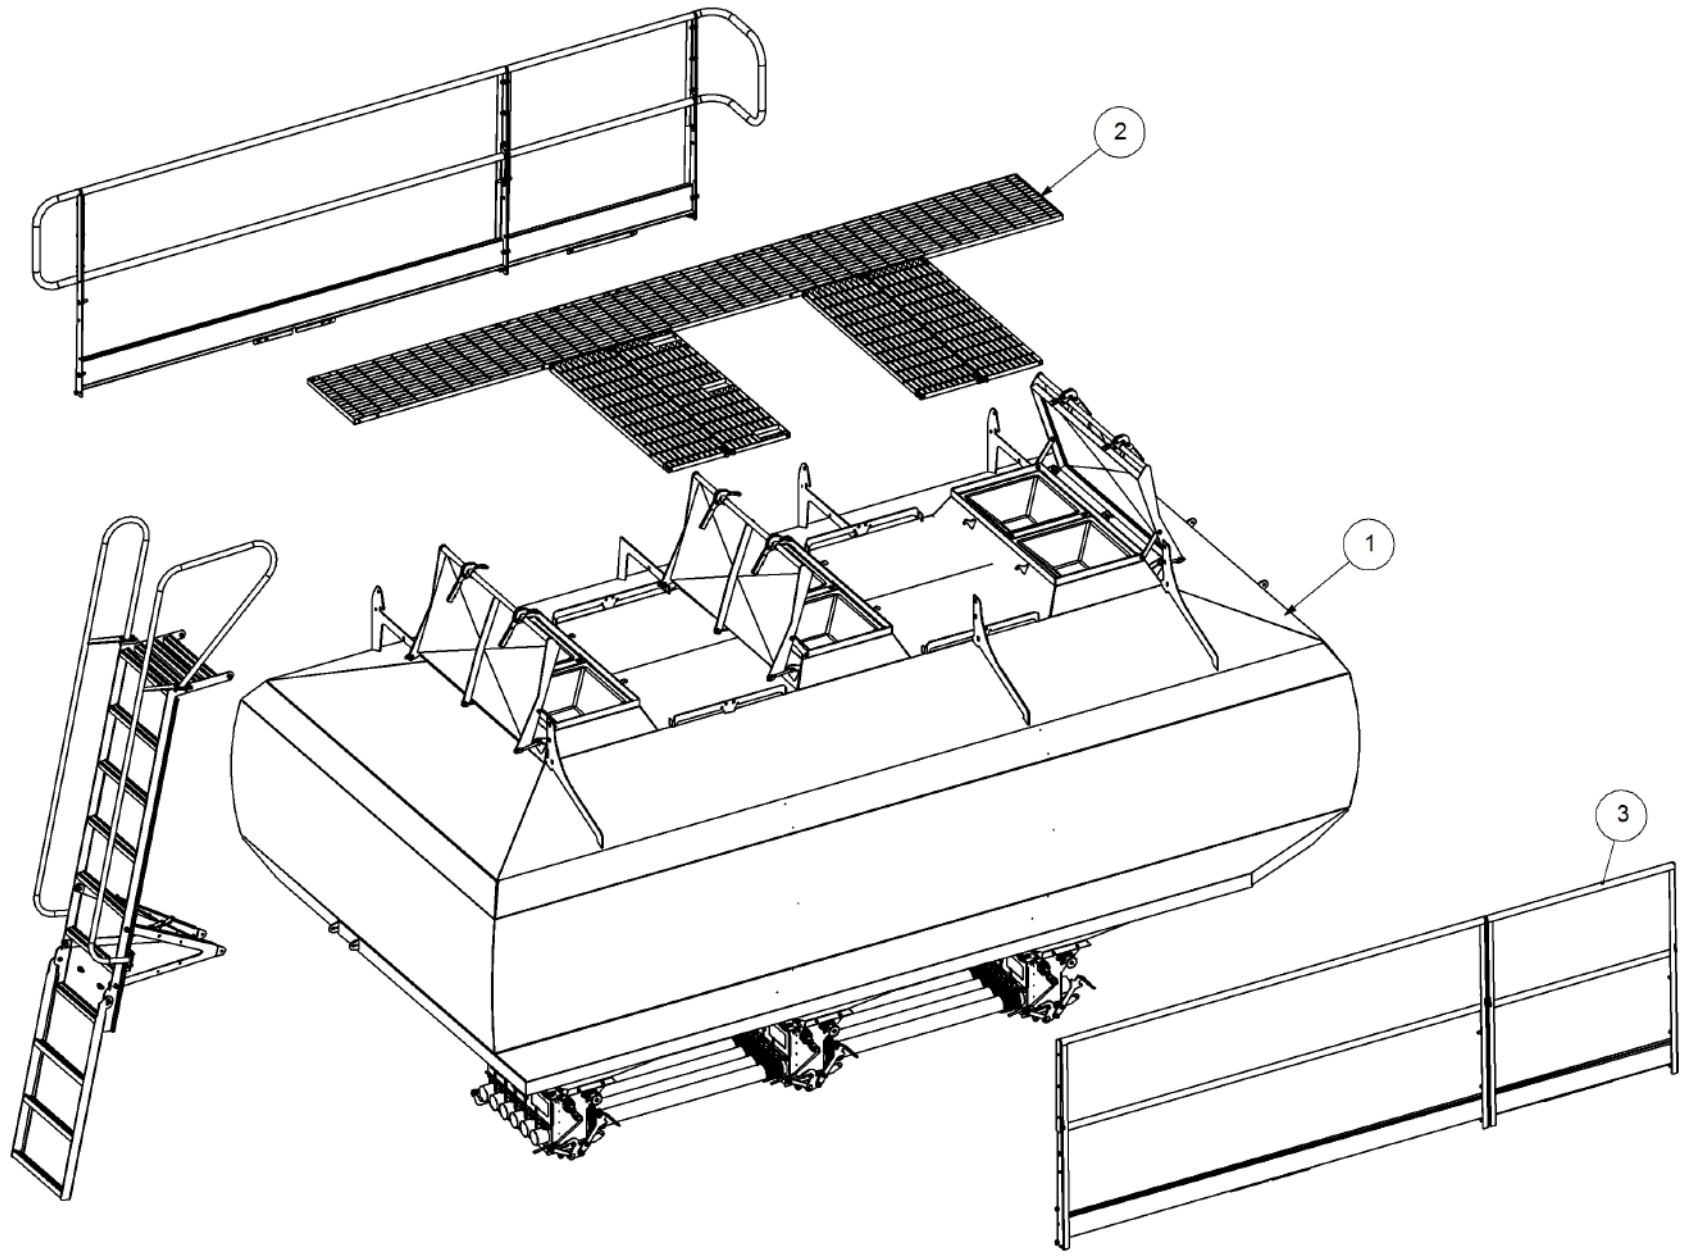

P/N 200172000

Bin Assembly - 17000 3 Bin

Key	Part Number	Description	Qty
1	200172250	Bin Sub Assembly - 17000 3 Bin	1
2	200172215	Walkway Kit - 17000 3 Bin	1
3	200153210	Handrail Kit - 15000 3 Bin	1

Key	Part Number	Description	Qty