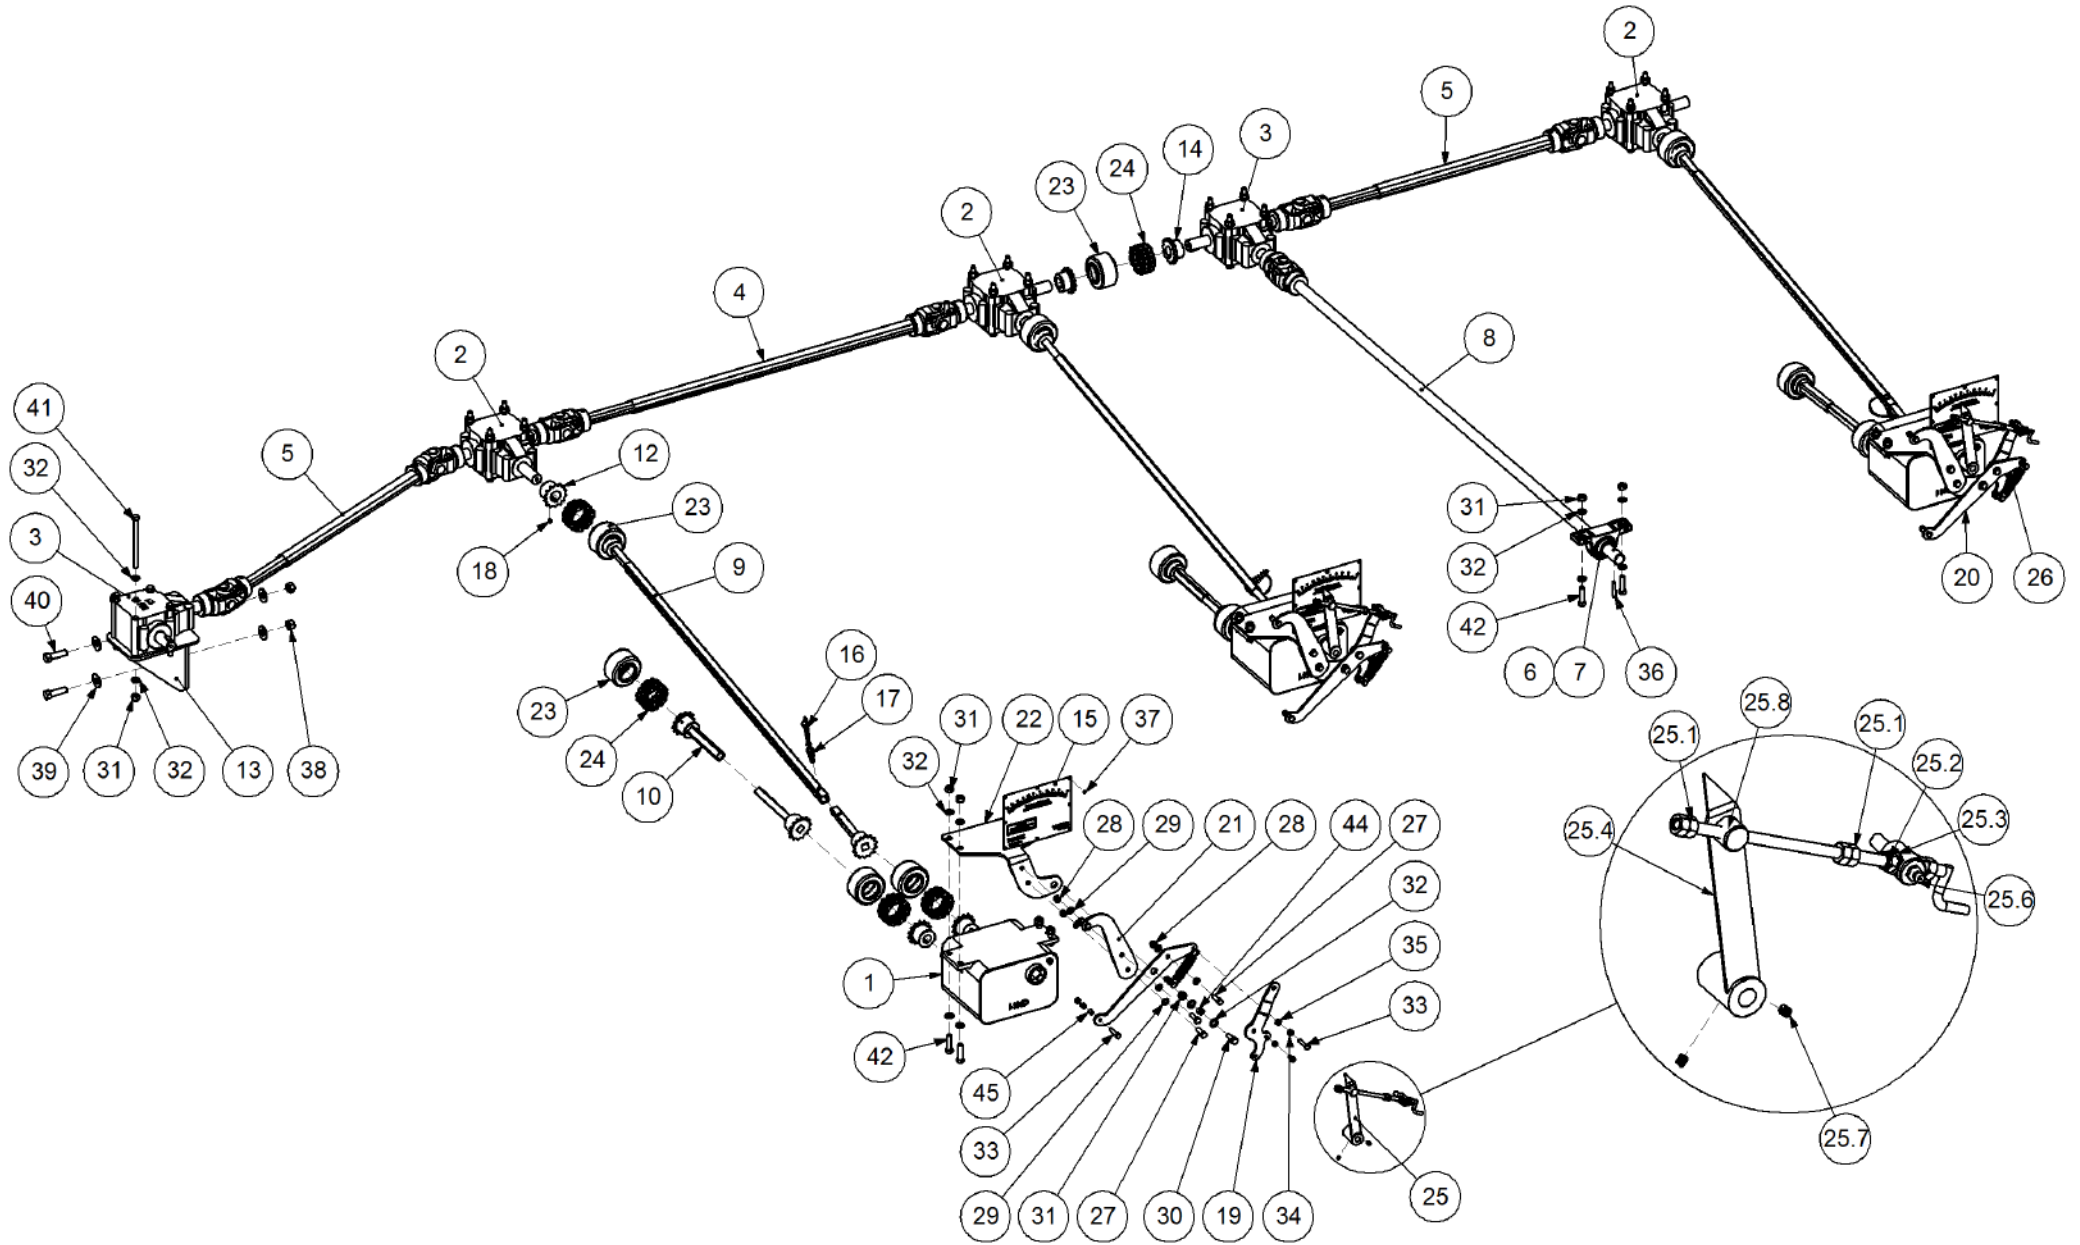

P/N 290153002 Drive Kit - Linear Control

Key	Part Number	Description	Qty	Key	Part Number	Description	Qty
1	290000030	Zero Max QX41 w/- Sprockets & Shafts	3	25.6	111206000	Grease Nipple 1/4" UNF	1
2	130010111	Gearbox - Ratio 3.25:1	3	25.7	013110606	Grub Screw 1/4" UNC x 1/4"	2
2.1	130025477	Seal 25 ID - Gearbox	3	25.8	209600001	Indicator Adjusting Screw	1
3	130010006	Gearbox - Ratio 1:1	2	26	124148050	Spring - Tension	3
3.1	130025477	Seal 25 ID - Gearbox	3	27	000080255	Bolt Hex Hd 5/16" UNC x 1"	9
4	131210100	Drive Shaft & Universal	1	28	030130081	Nut 5/16" UNC Nyloc	9
5	131210720	Drive Shaft & Universal	2	29	035108161	Flat Washer 5/16" ID	18
6	135520525	Bearing - 1" ID	1	30	000100255	Bolt Hex Hd 3/8" UNC x 1"	3
7	136420500	Bearing Housing - Pillow Block	1	31	030130101	Nut 3/8" UNC Nyloc	37
8	290602055	Crank Shaft w/- Universal	1	32	035110191	Flat Washer 3/8" ID	74
9	290601080	Drive Tube	3	33	000060325	Bolt Hex Hd 1/4" UNC x 1-1/4"	12
10	290000009	Drive Tube w/- Sprocket - 150 Lg	3	34	030110061	Nut 1/4" UNC	9
11	290000007	Drive Shaft w/- Sprocket - 170 Lg	3	35	030130061	Nut 1/4" UNC Nyloc	12
12	290000034	Sprocket (Plastic) 1/2" BS x 14T - 25 ID	3	36	090106038	Roll Pin 1/4" x 1-1/2"	1
13	212602022	Gearbox Mount	1	37	094103001	Pop Rivet 1/8" Aluminium	24
14	127120141	Sprocket (Steel) 1/2"BS x 14T - 25 ID	2	38	030130131	Nut 1/2" UNC Nyloc	2
15	192017514	Calibration Dial	3	39	035113250	Flat Washer 1/2" ID	4
16	095306050	Lynch Pin 1/4"	3	40	000130505	Bolt Hex Hd 1/2" UNC x 2"	2
17	124112032	Spring - Compression	3	41	000101255	Bolt Hex Hd 3/8" UNC x 5"	20
18	013110606	Grub Screw 1/4" UNC x 1/4"	4	42	000100385	Bolt Hex Hd 3/8" UNC x 1-1/2"	14
19	209601005	Actuator Spring Arm	3	43	010106012	Cap Screw 1/4" UNC x 1/2"	3
20	209601003	Actuator Main Arm	3	44	208400076P	Indent Plate Spacer - 4 Way	3
21	209601004	Actuator Top Arm	3	45	209601006	Bush	12
22	209601002	Actuator Base Plate	3				
23	131000004	Chain Boot	7				
24	125412120	Chain 1/2" BS Duplex 13L	7				
25	209601001	Linear Calibration Adjustment Kit	3				
25.1	030110081	Nut 5/16" UNC	6				
25.2	030130081	Nut 5/16" UNC Nyloc	1				
25.3	035108161	Flat Washer 5/16" ID	2				
25.4	209600005	Calibration Indicator	1				
25.5	290601007	Screw Swivel	1