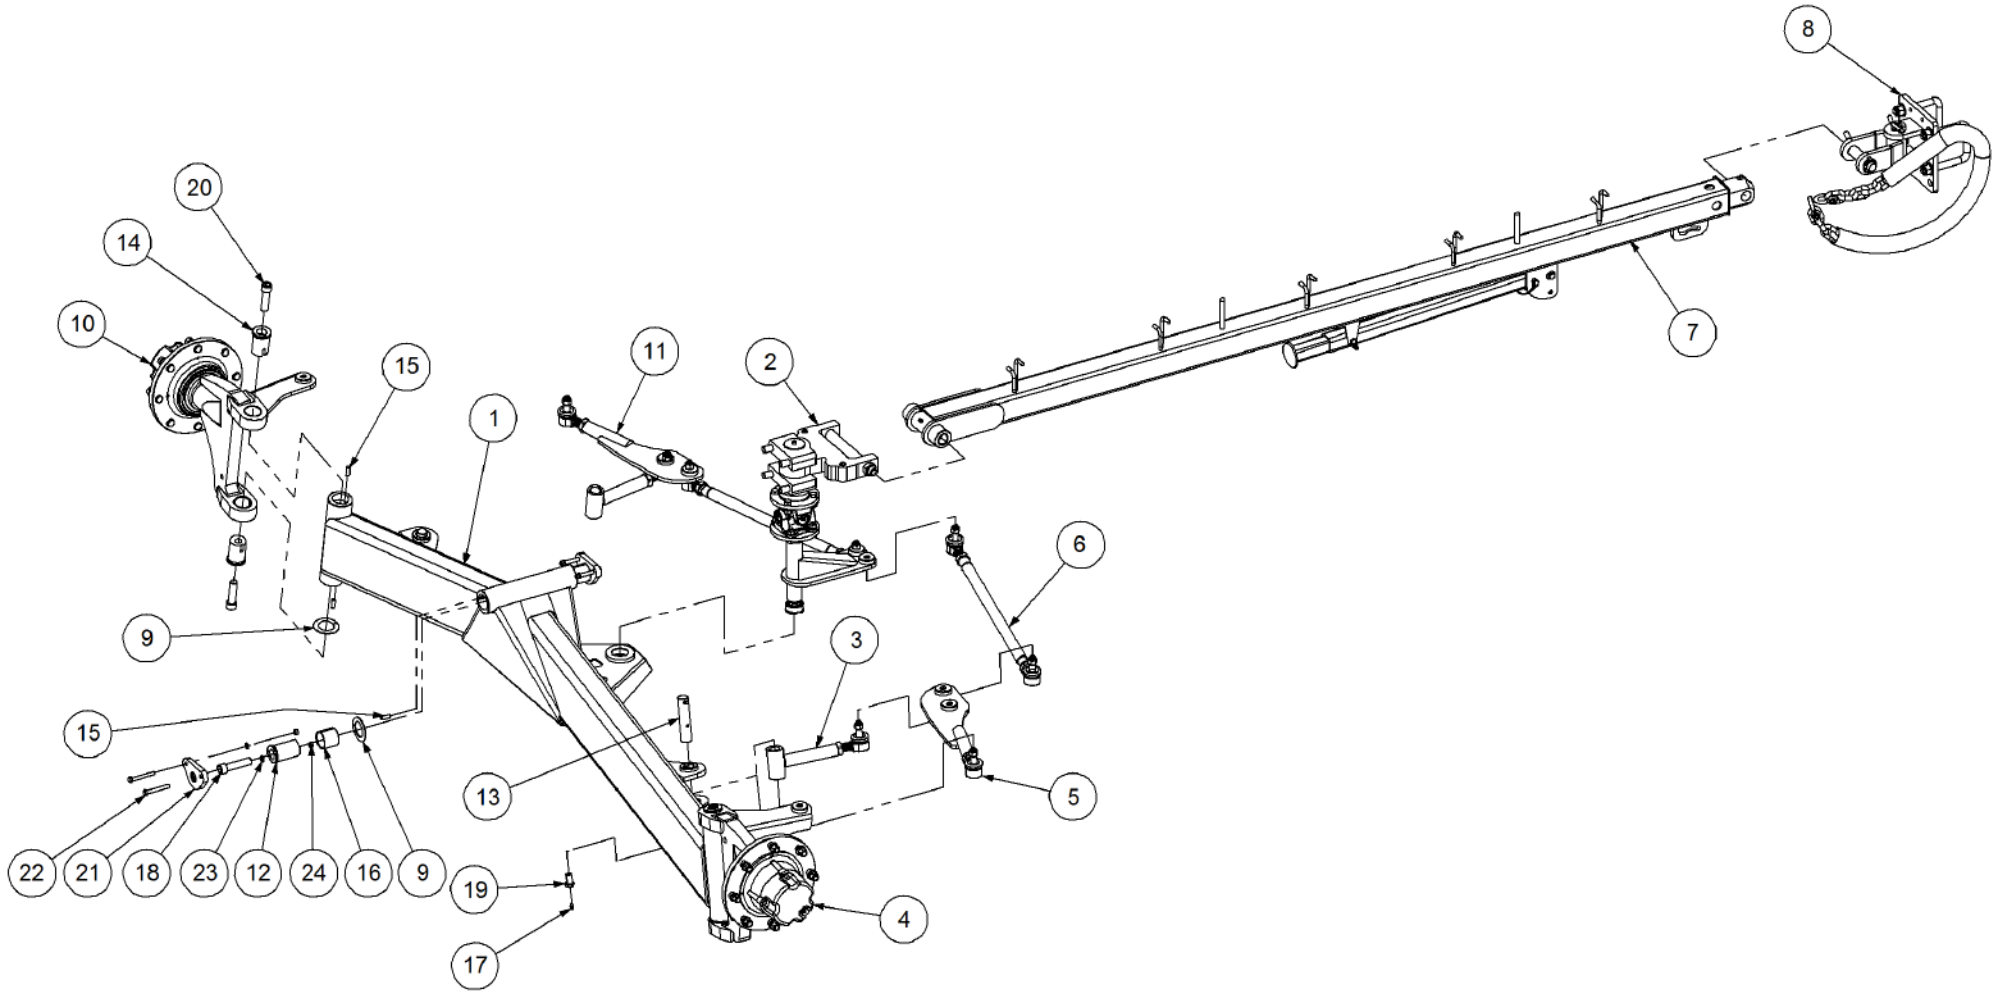

P/N 230123100 Axle Assy - Xtra Steer

Key	Part Number	Description	Qty
1	230603201	Rock Axle - Xtra Steer	1
2	230605115	Steering Yoke Assy - Xtra Steer	1
3	230606015	Secondary Lever Assy	2
4	230123010	Stub Axle Assy - 12000 RH	1
5	230606016	Link Assy - RH	1
6	230603123	Tie Rod Assy - Xtra Steer	2
7	235600110	Pull Assy	1
8	233260100	Universal Hitch Assy w/- U Bolts	1
9	138132093	Thrust Washer 2" ID x 0.093"	3
10	230123020	Stub Axle Assy - 12000 LH	1
11	230606022	Link Assy - LH	1
12	230603007	Pivot Pin - Rock Axle	2
13	491700200	Pin Assy	2
14	230603004	Pivot Pin - Stub Axle	4
15	090210030	Dowel Pin 10 Dia x 30	6
16	137131031	Bush Teflon 50 ID x 50 Lg	2
17	111506000	Grease Nipple 1/4" - Straight	2
18	061120090	Cap Screw M20 x 90	2
19	491700206	Bolt M16 x 30 Durluk - Greasable	2
20	061120080	Cap Screw M20 x 80	4
21	230603017	Safety Cap - Axle Pivot	2
22	050100808	Bolt Hex Hd M10 x 80	4
23	086110000	Spring Washer 10 ID	4
24	080111000	Nut M10	4

Key	Part Number	Description	Qty