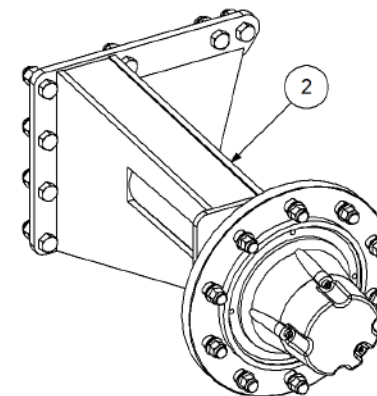

P/N 248121000

Axle Hub & Stub Kit - 15T (10 stud) x 3.2m

Key	Part Number	Description	Qty
1	240120000	Axle Hub & Stub - Drive - 15T (10 stud) x 3.2m	1
2	241120001	Axle Hub & Stub - Lazy - 15T (10 stud) x 3.2m	1
3	000190638	Bolt Hex Hd 3/4" UNC x 2-1/2"	20
4	030130191	Nut 3/4" UNC Nyloc	20

Key	Part Number	Description	Qty