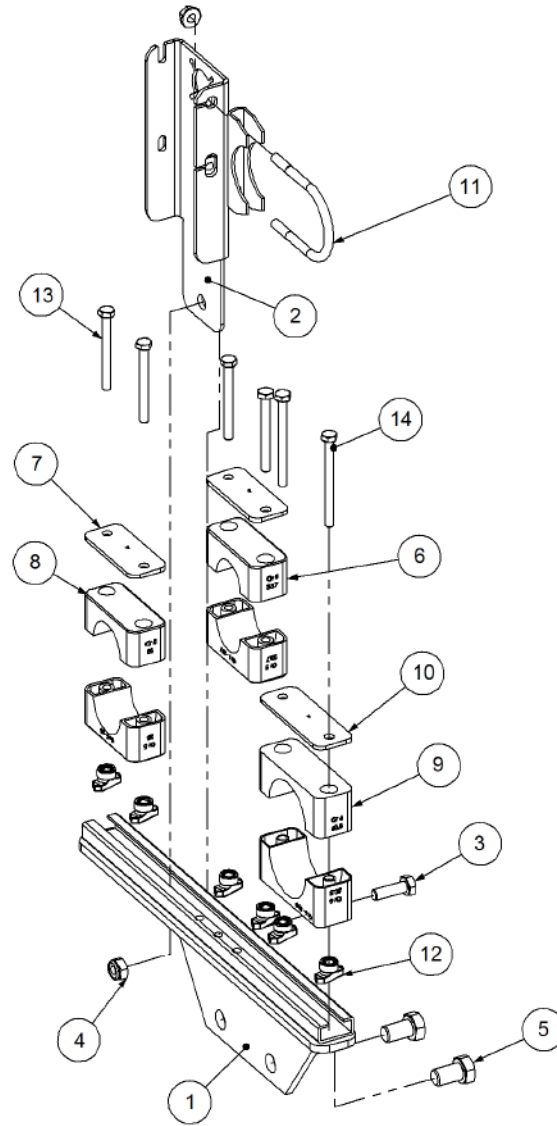

P/N 291600005 Dispatch Kit - Ground Drive

Key	Part Number	Description	Qty
1	235600011	Hose Holder 6 Way	2
2	116503080	Electric Scales	1
3	198691208	Operator's Manual	1
4	199005011	Spray Can - Green	1
5	OZ300C	Ozspray Industry Grade 300gm Aerosol	1
6	193003765	Retainer Clip - Sprocket	1
7	208400034	Metering Unit Blank-Off 100%	6
8	208400033	Metering Unit Blank-Off 66%	6
9	208400032	Metering Unit Blank-Off 33%	6
10	208600058	Metering Unit Blank Off (Canola) LH	3
11	208600060	Metering Unit Blank Off (Canola) RH	3
12	126131405	Sprocket (Plastic) 1/2" BS x 14T - 5/8" ID	1
13	126132106	Sprocket (Plastic) 1/2" BS x 21T - 5/8" ID	1
14	290000032	Sprocket (Plastic) 1/2" BS x 14T - 5/8" ID	1
15	290000031	Sprocket (Plastic) 1/2" BS x 14T - 3/4" ID	1
16	197809005	Weighing Container	1
17	197959535	Blank Off Sponge	9
18	208400045	Crank Handle - Short	1
19	208400095	Crank Handle	1
20	208076050	Air Restrictor	3
21	233260120	Hyd Hose & Electrical Connector Assy	1
22	159424400	Filter Element	1

Key	Part Number	Description	Qty

P/N 233260120 Hyd Hose & Electrical Connector Assy