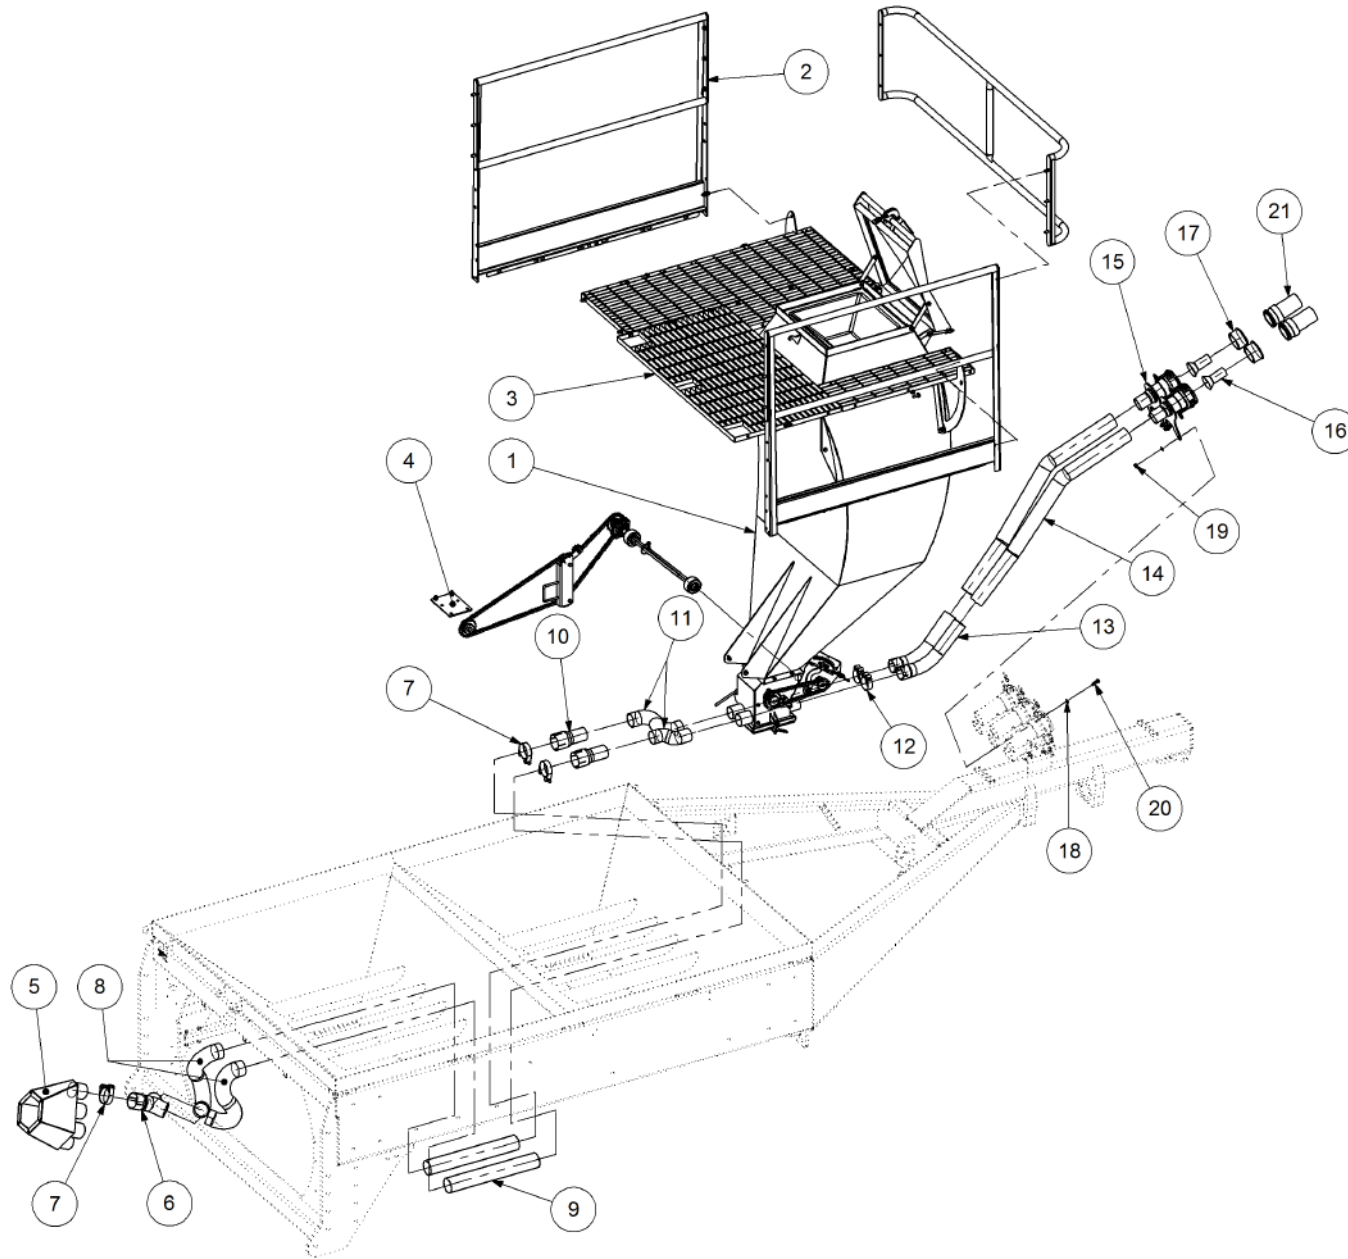

P/N 201600102 SSB Kit - 600L 2 Way Ground Drive

Key	Part Number	Description	Qty	Key	Part Number	Description	Qty
1	201600252	SSB Sub Assembly - 600L 2 Way Ground Drive	1				
2	201600210	SSB Handrail Kit - 600L	1				
3	201600215	SSB Walkway Kit - 600L	1				
4	290602800	Drive Kit - SSB 300L	1				
5	259602009	Blower Outlet - 7 Outlet	1				
6	208090300	Y Piece 3" ID	1				
7	100074079	Hose Clamp - Mikalor 74 - 79	3				
8	109400076	Hose Ribbed Bore 76 Dia	1				
9	109400076	Hose Ribbed Bore 76 Dia	2				
10	208000075	Reducer 3" ID x 2-1/2" OD	2				
11	109200064	Hose Ductaflex 63 Dia	1				
12	100064067	Hose Clamp - Mikalor 64 - 67	2				
13	193045212	Elbow 2-1/2" Dia	2				
14	109600064	Hose Abrasive Resistant 64 Dia	2				
15	214602051	Breakaway & Coupling Assembly	2				
16	208076044	Air Restrictor	2				
17	108000075	Plug - 3" Female	2				
18	085110000	Flat Washer 10 ID	8				
19	080121000	Nut M10 Nyloc	4				
20	050100308	Bolt Hex Hd M10 x 30	4				
21	280000276	Camlock 3" Male With Tail	2