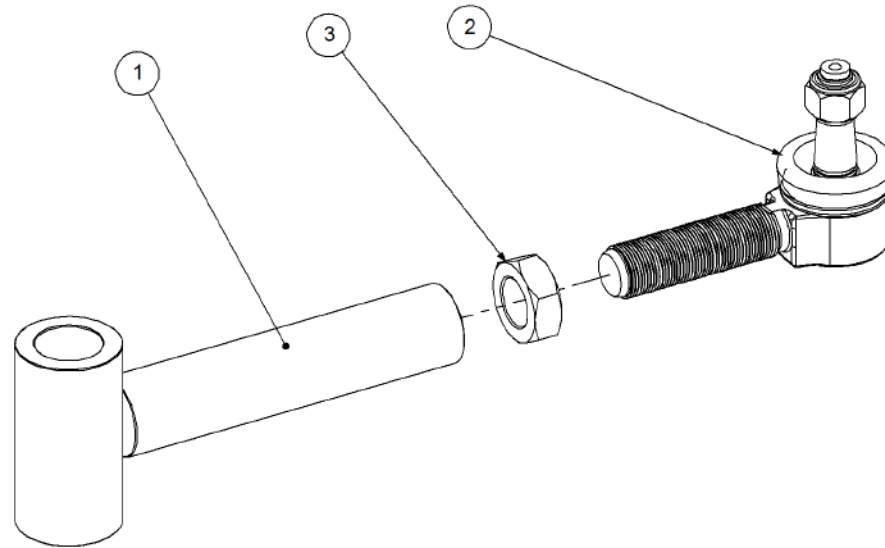

P/N 230606015

Secondary Lever Assy

Key	Part Number	Description	Qty
1	230606011	Secondary Lever	1
2	145003859	Tie Rod End - RH	1
3	145003861	Nut Lock 1" x 16 TPI - RH	1

Key	Part Number	Description	Qty