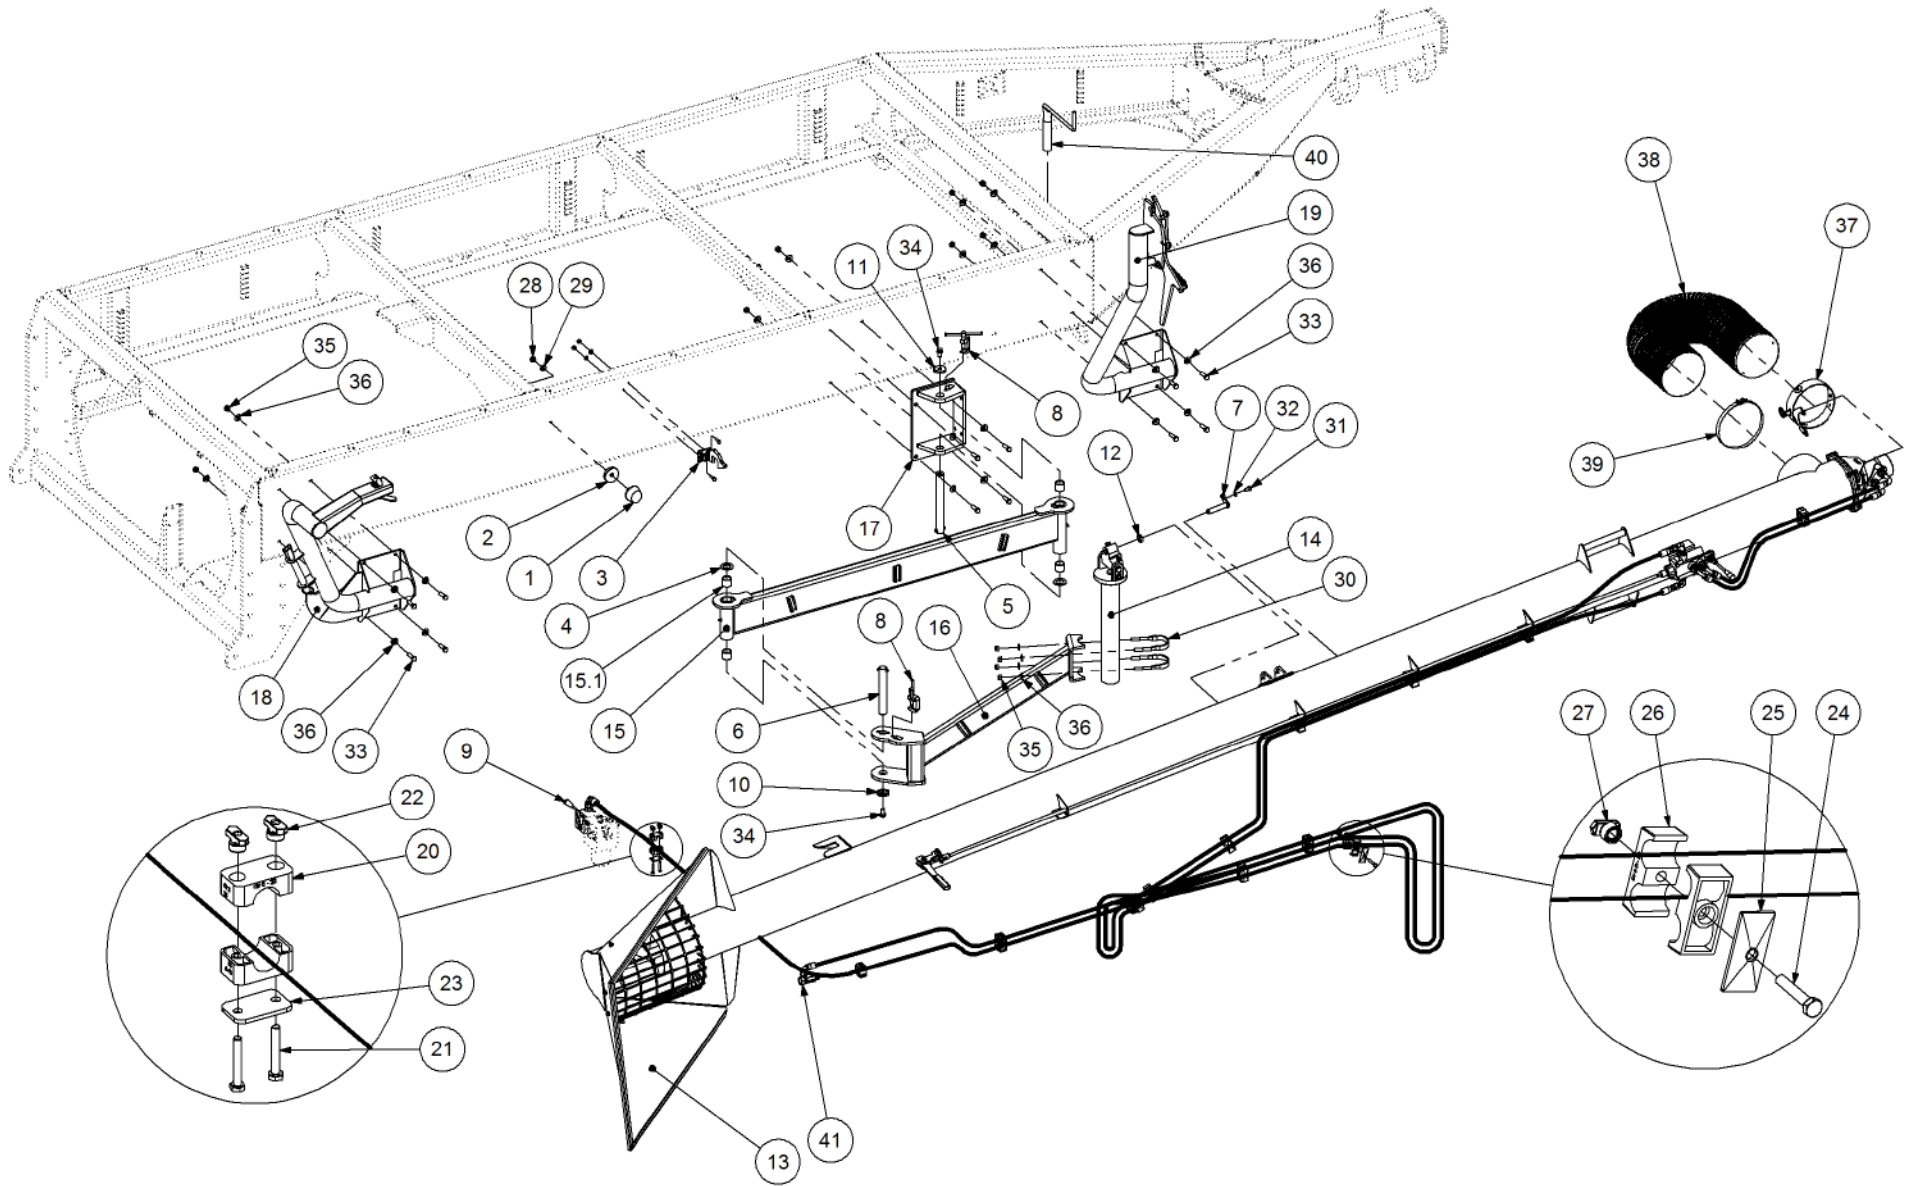

P/N 265152000 Auger Kit 8" - RH

Key	Part Number	Description	Qty	Key	Part Number	Description	Qty
1	197020400	Bump Stop	1	32	085110000	Flat Washer 10 ID	1
2	260902310	Bump Stop Spacer	1	33	050120408	Bolt Hex Hd M12 x 40	12
3	260902180	Auger Latch - RH	1	34	054120259	Bolt Hex Hd M12 x 25 Durlok	2
4	137000031	Washer 1-1/4" Thrust	2	35	080121200	Nut M12 Nyloc	16
5	260902055	D Lock Pin	1	36	085112000	Flat Washer 12 ID	28
6	260902057	Auger Arm Pin	1	37	260902212	Auger Spout Hookup Kit	1
7	260902139	Auger Pivot Pin	1	38	109200200	Hose - 8"	1
8	260902049	Clamp - Auger	2	39	100201213	Hose Clamp - Mikalor 201 - 213 S/Steel	1
9	254000003	Diverter Valve	1	40	208400041	Crank Handle - Long	1
10	235600118	Pin Retainer	1	41	150000059	Hydraulic Hose & Fittings Kit	1
11	260902059	Pin Retainer	1				
12	260902162	Spacer	1				
13	260902100	Auger Barrel Assy 8"	1				
14	260902220	Auger Centre Pivot - RH	1				
15	260902210	Main Arm - RH	1				
15.1	497655243	Bush - Hardened 31.8 ID x 32 Lg	4				
16	260902025	Centre Pivot Arm - RH	1				
17	260902035	Mount - Auger Arm - RH	1				
18	260152031	Rear Mount Arm - RH	1				
19	260152001	Front Mount Arm - RH	1				
20	156143220	Clamp Pipe Single 22 Dia	4				
21	050060408	Bolt Hex Hd M6 x 40	8				
22	156180006	Stauff Rail Nut M6	8				
23	156163000	Clamp Top Plate	4				
24	050080458	Bolt Hex Hd M8 x 45	8				
25	156263000	Clamp Top Plate	8				
26	156243220	Clamp Pipe Double 22 Dia	8				
27	156180008	Stauff Rail Nut M8	8				
28	031130131	Nut 1/2" BSW Nyloc	1				
29	036113000	Spring Washer 1/2" ID	1				
30	260902160	U Bolt M12 x 3" Dia	2				
31	050100208	Bolt Hex Hd M10 x 20	1