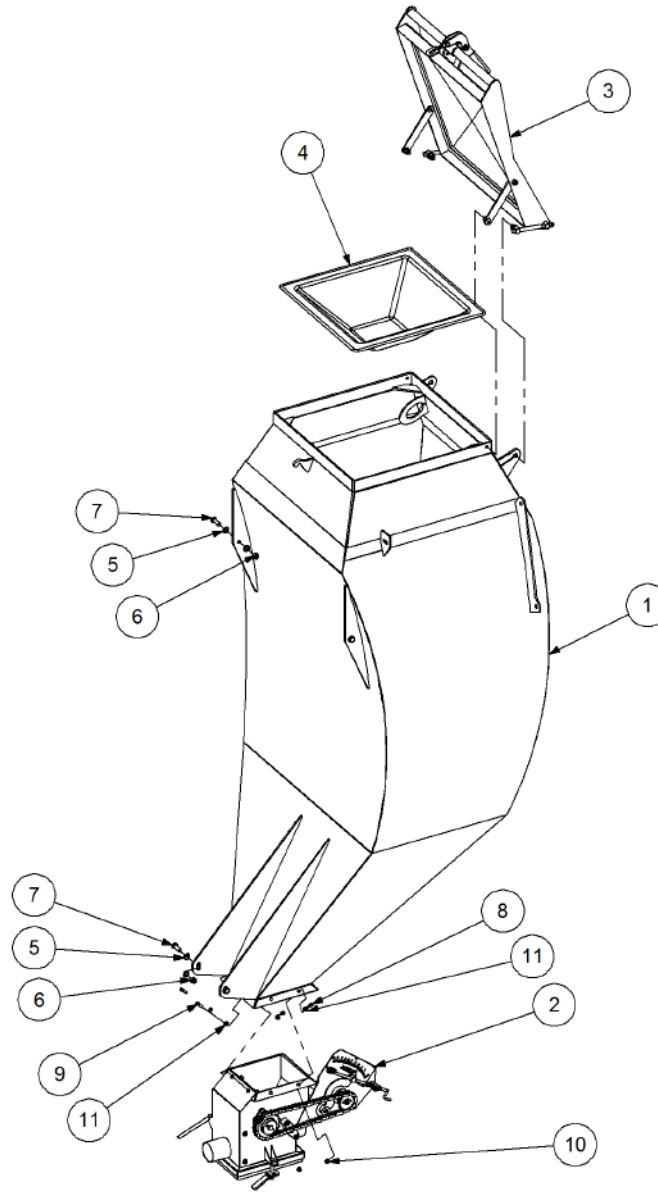

P/N 201600250 SSB Sub Assembly - 600L 1 Way Ground Drive

Key	Part Number	Description	Qty
1	201600001	Small Seeds Box - 600L	1
2	208102000	Metering Unit SSB - 1 Way Ground Drive	1
3	203150000	Lid Assy - Medium	1
4	203155001	Wire Basket	1
5	085110000	Flat Washer 10 ID	8
6	080121000	Nut M10 Nyloc	4
7	050100308	Bolt Hex Hd M10 x 30	4
8	010106012	Cap Screw 1/4" UNC x 1/2"	6
9	010106019	Cap Screw 1/4" UNC x 3/4"	2
10	030110061	Nut 1/4" UNC	6
11	035106151	Flat Washer 1/4" ID	8

Key	Part Number	Description	Qty