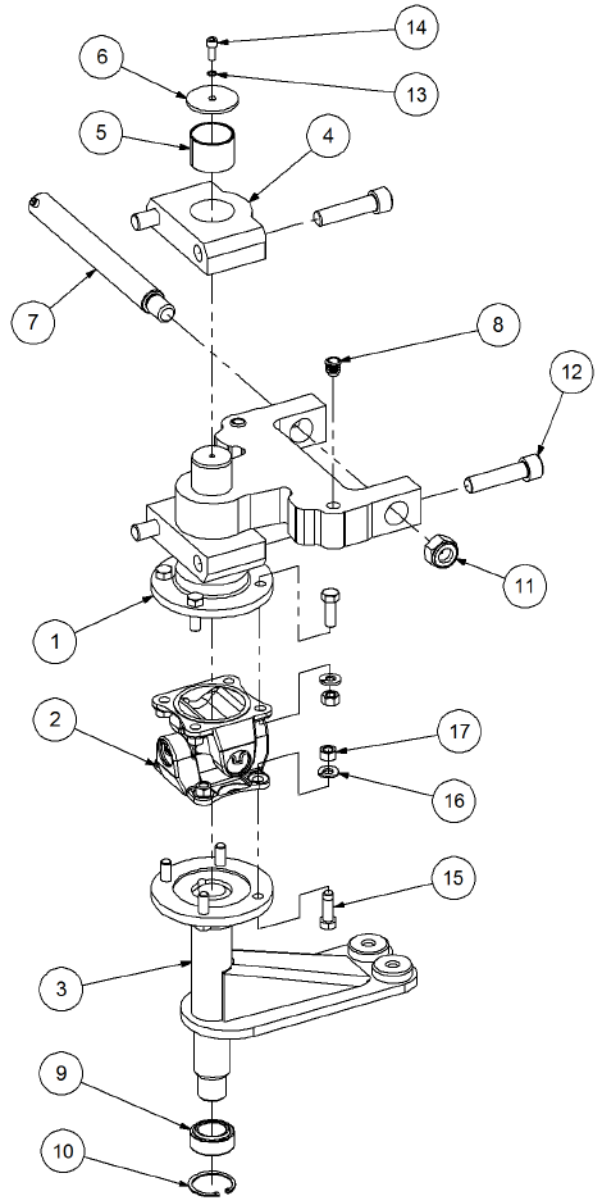

P/N 230605115 Steering Yoke Assy - Xtra Steer

P/N 230605115 Steering Yoke Assy - Xtra Steer

Key	Part Number	Description	Qty
1	230605120	Bearing Assy - Xtra Steer	1
2	230131000	Universal Assy	1
3	230605116	Bottom Shaft - Xtra Steer	1
4	214602031	Bearing Block	1
5	137131025	Bush Teflon 50 ID x 40 Lg	1
6	230605108	Top Cover	1
7	230605110	Pull Pin	1
8	195000003	End Stop	2
9	137403501	Bearing Spherical 35 ID	1
10	098205500	Circlip Internal 55mm	1
11	080122400	Nut M24 Nyloc	1
12	061120080	Cap Screw M20 x 80	4
13	086108000	Spring Washer 8 ID	1
14	060108020	Cap Screw M8 x 20	1
15	000130385	Bolt Hex Hd 1/2" UNC x 1-1/2"	8
16	036113000	Spring Washer 1/2" ID	8
17	030110131	Nut 1/2" UNC	8

Key	Part Number	Description	Qty