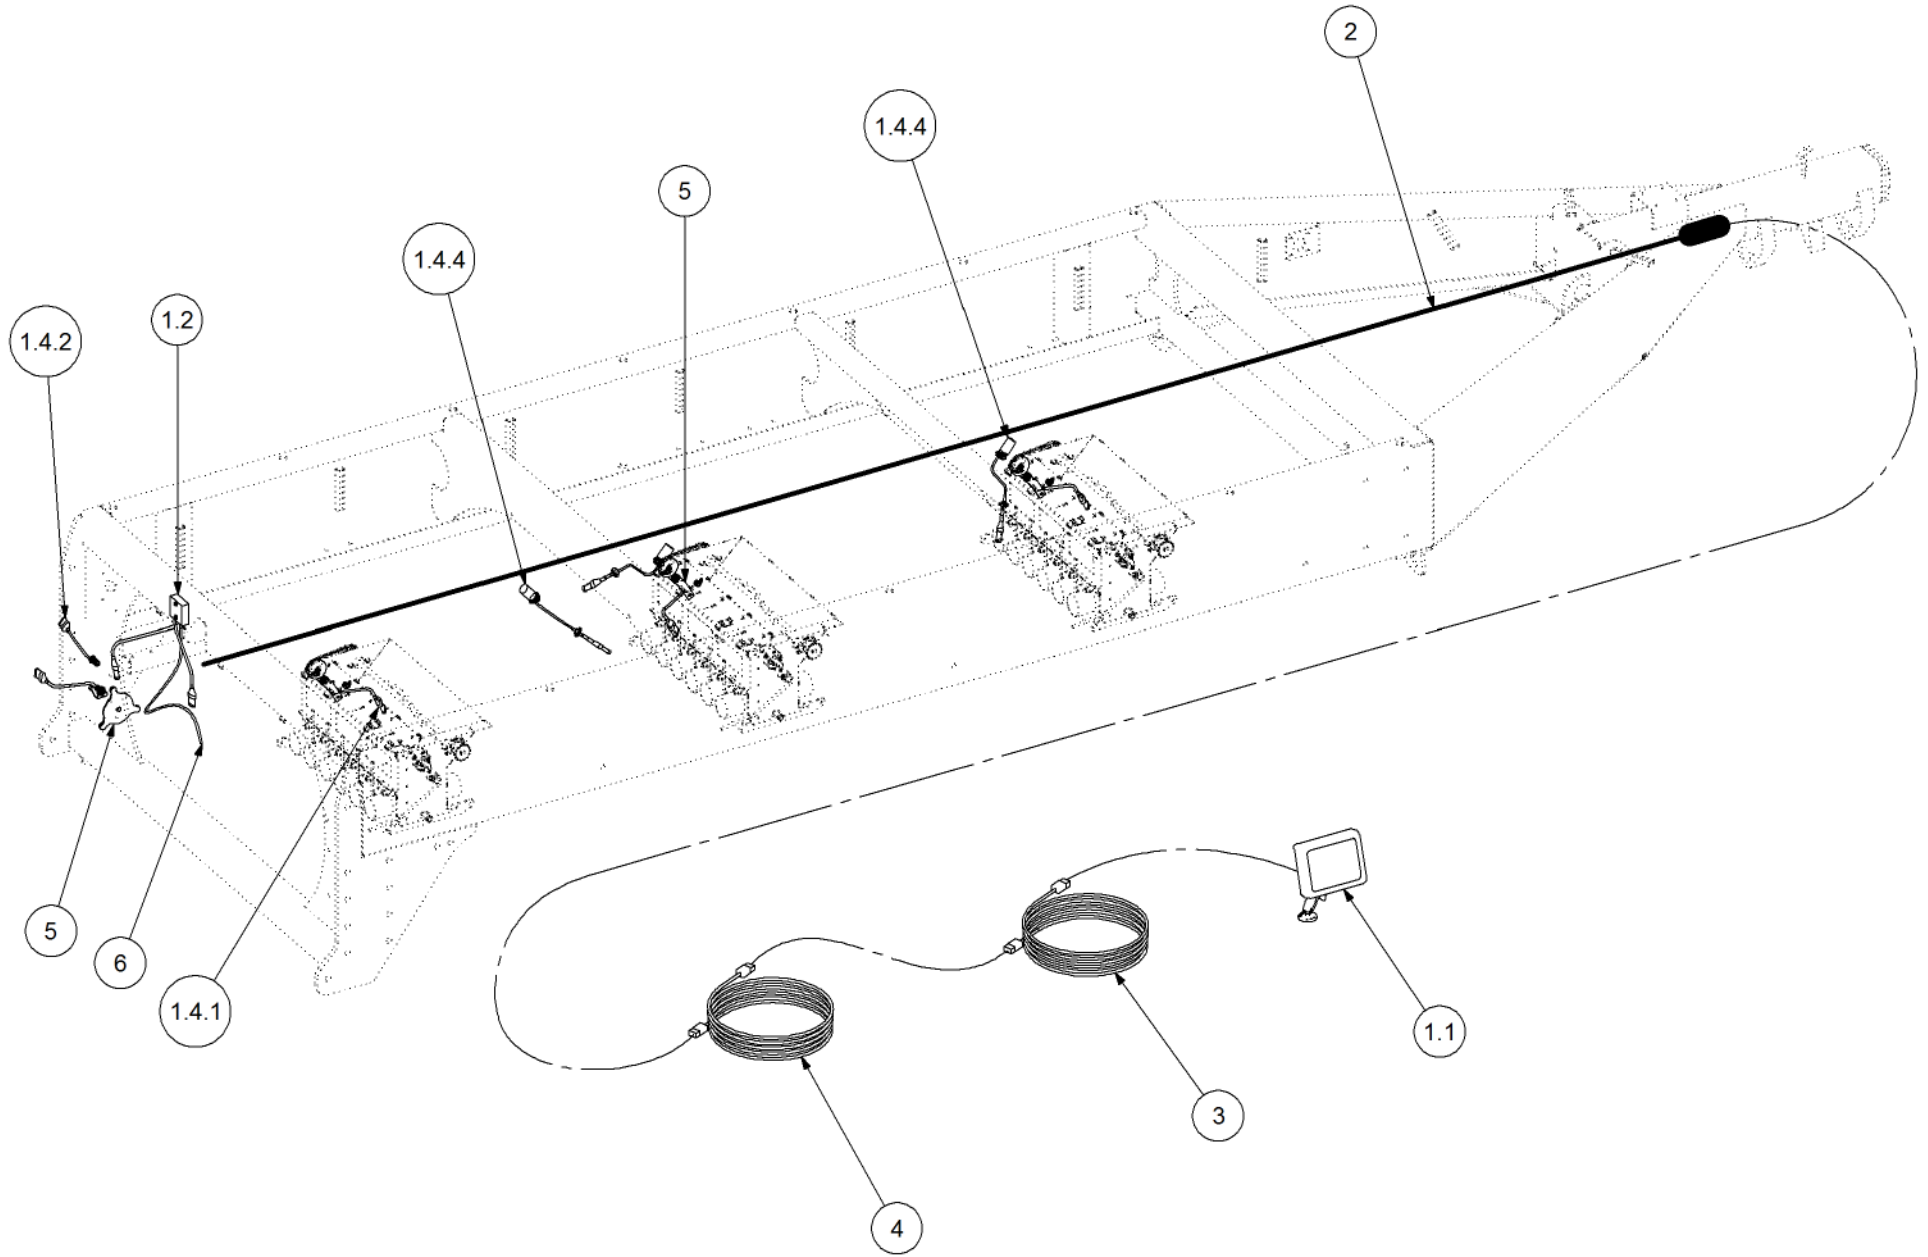

P/N 156590110 Stauff Clamp Kit

Key	Part Number	Description	Qty
1	156142160	Clamp Pipe Single 16 Dia	9
2	156162000	Clamp Top Plate	9
3	156143254	Clamp Pipe Single 25.4 Dia	9
4	156163000	Clamp Top Plate	9
5	156144280	Clamp Pipe Single 28 Dia	9
6	156164000	Clamp Top Plate	9
7	050060408	Bolt Hex Hd M6 x 40	36
8	050060458	Bolt Hex Hd M6 x 45	18
9	156180006	Stauff Rail Nut M6	54

Key	Part Number	Description	Qty