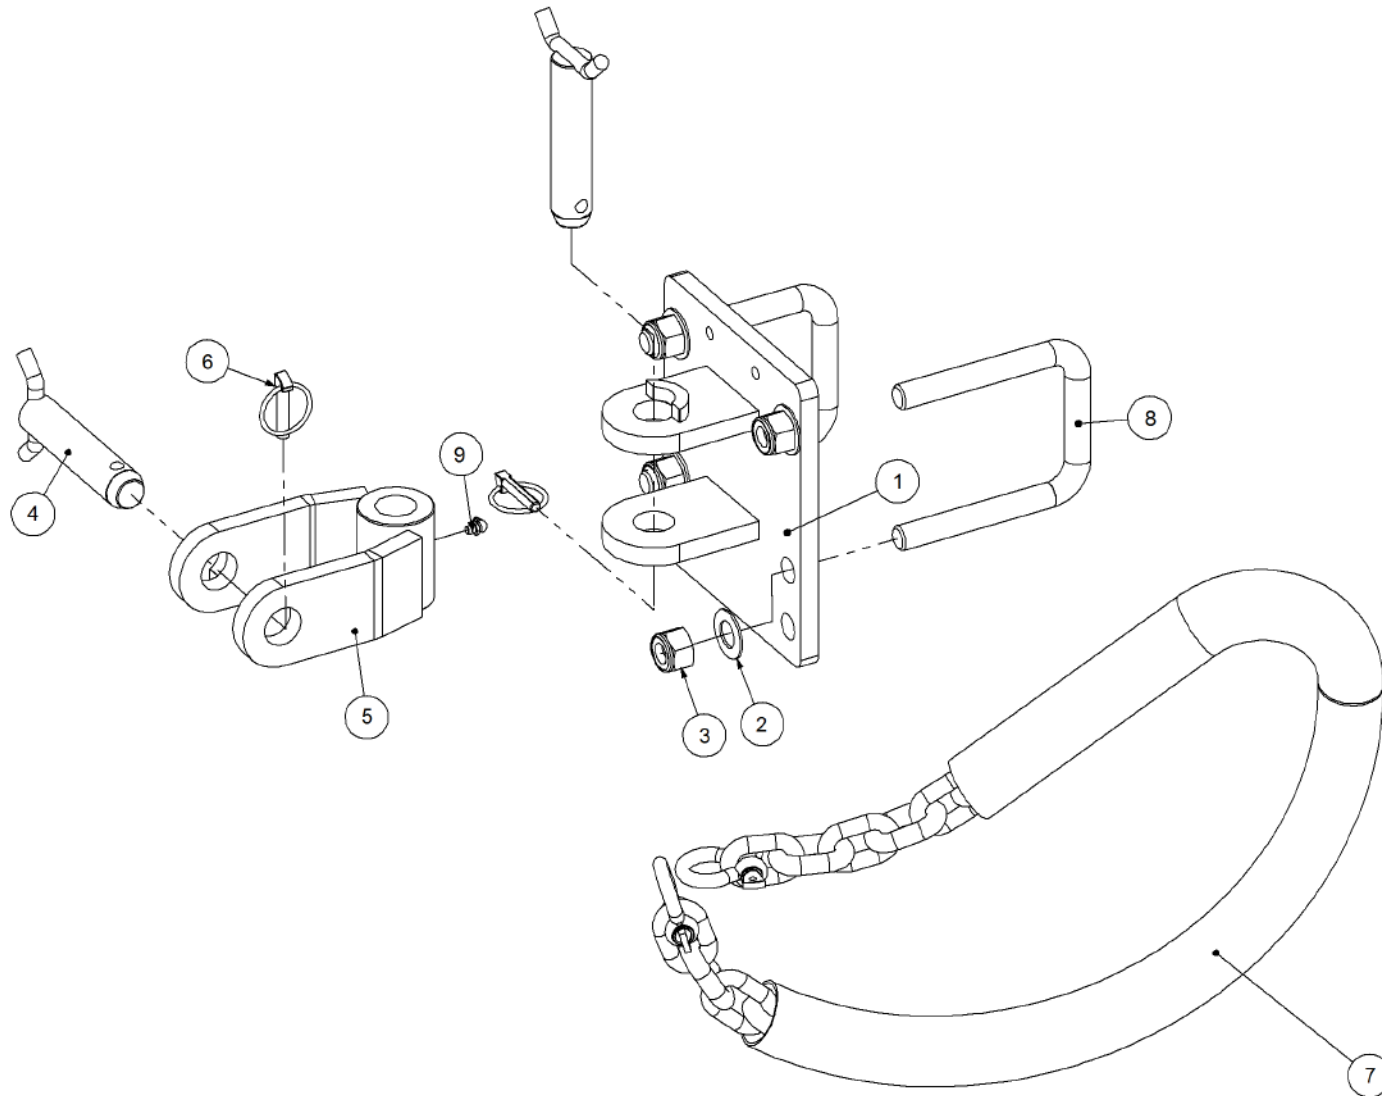

P/N 233260100

Universal Hitch Assy w/- U Bolts

Key	Part Number	Description	Qty
1	233260141	Universal Pull	1
2	085120000	Flat Washer 20 ID	4
3	080122000	Nut M20 Nyloc	4
4	233260117	Hitch Pin	2
5	233330165	Clevis	1
6	095110036	Lynch Pin 3/8"	2
7	230603025	Safety Chain Assy	1
8	073100100	U Bolt M20 suits 100 x 100 RHS	2
9	111206900	Grease Nipple 1/4" UNF - 90°	1

Key	Part Number	Description	Qty