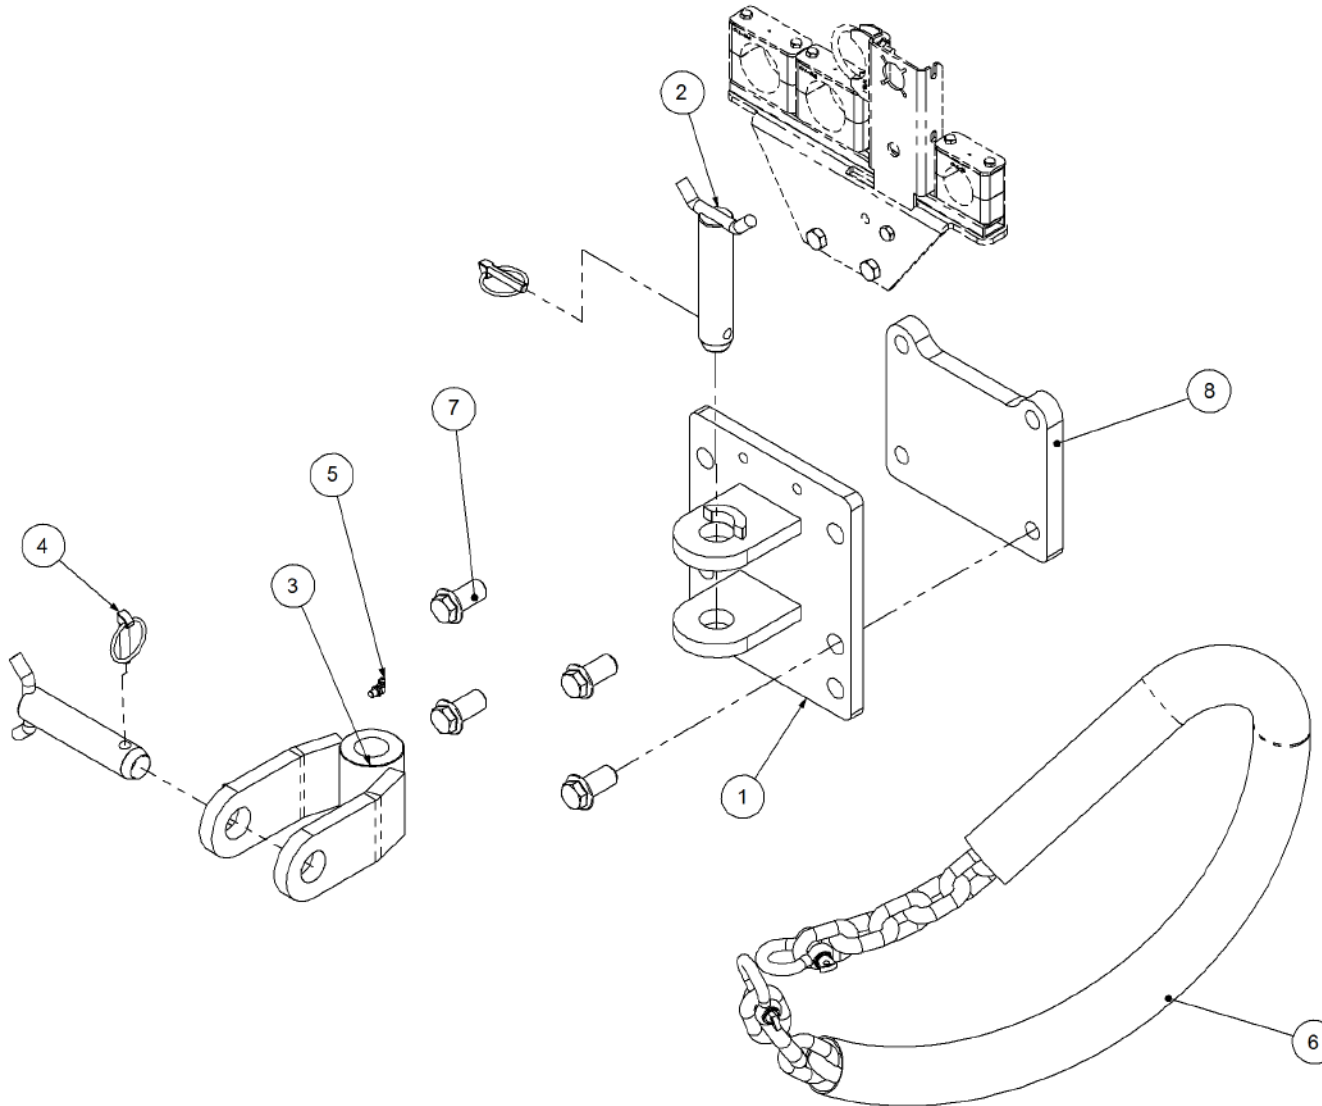

P/N 233260145 Universal Hitch Assy w/- Adaptor Plate

Key	Part Number	Description	Qty
1	233260141	Universal Pull	1
2	233260117	Hitch Pin	2
3	233330165	Clevis	1
4	095110036	Lynch Pin 3/8"	2
5	111206750	Grease Nipple 1/4" UNF - 75°	1
6	230603025	Safety Chain Assy	1
7	054200409	Bolt Hex Hd M20 x 40 Durlok	4
8	233260113	Adaptor Plate	1

Key	Part Number	Description	Qty