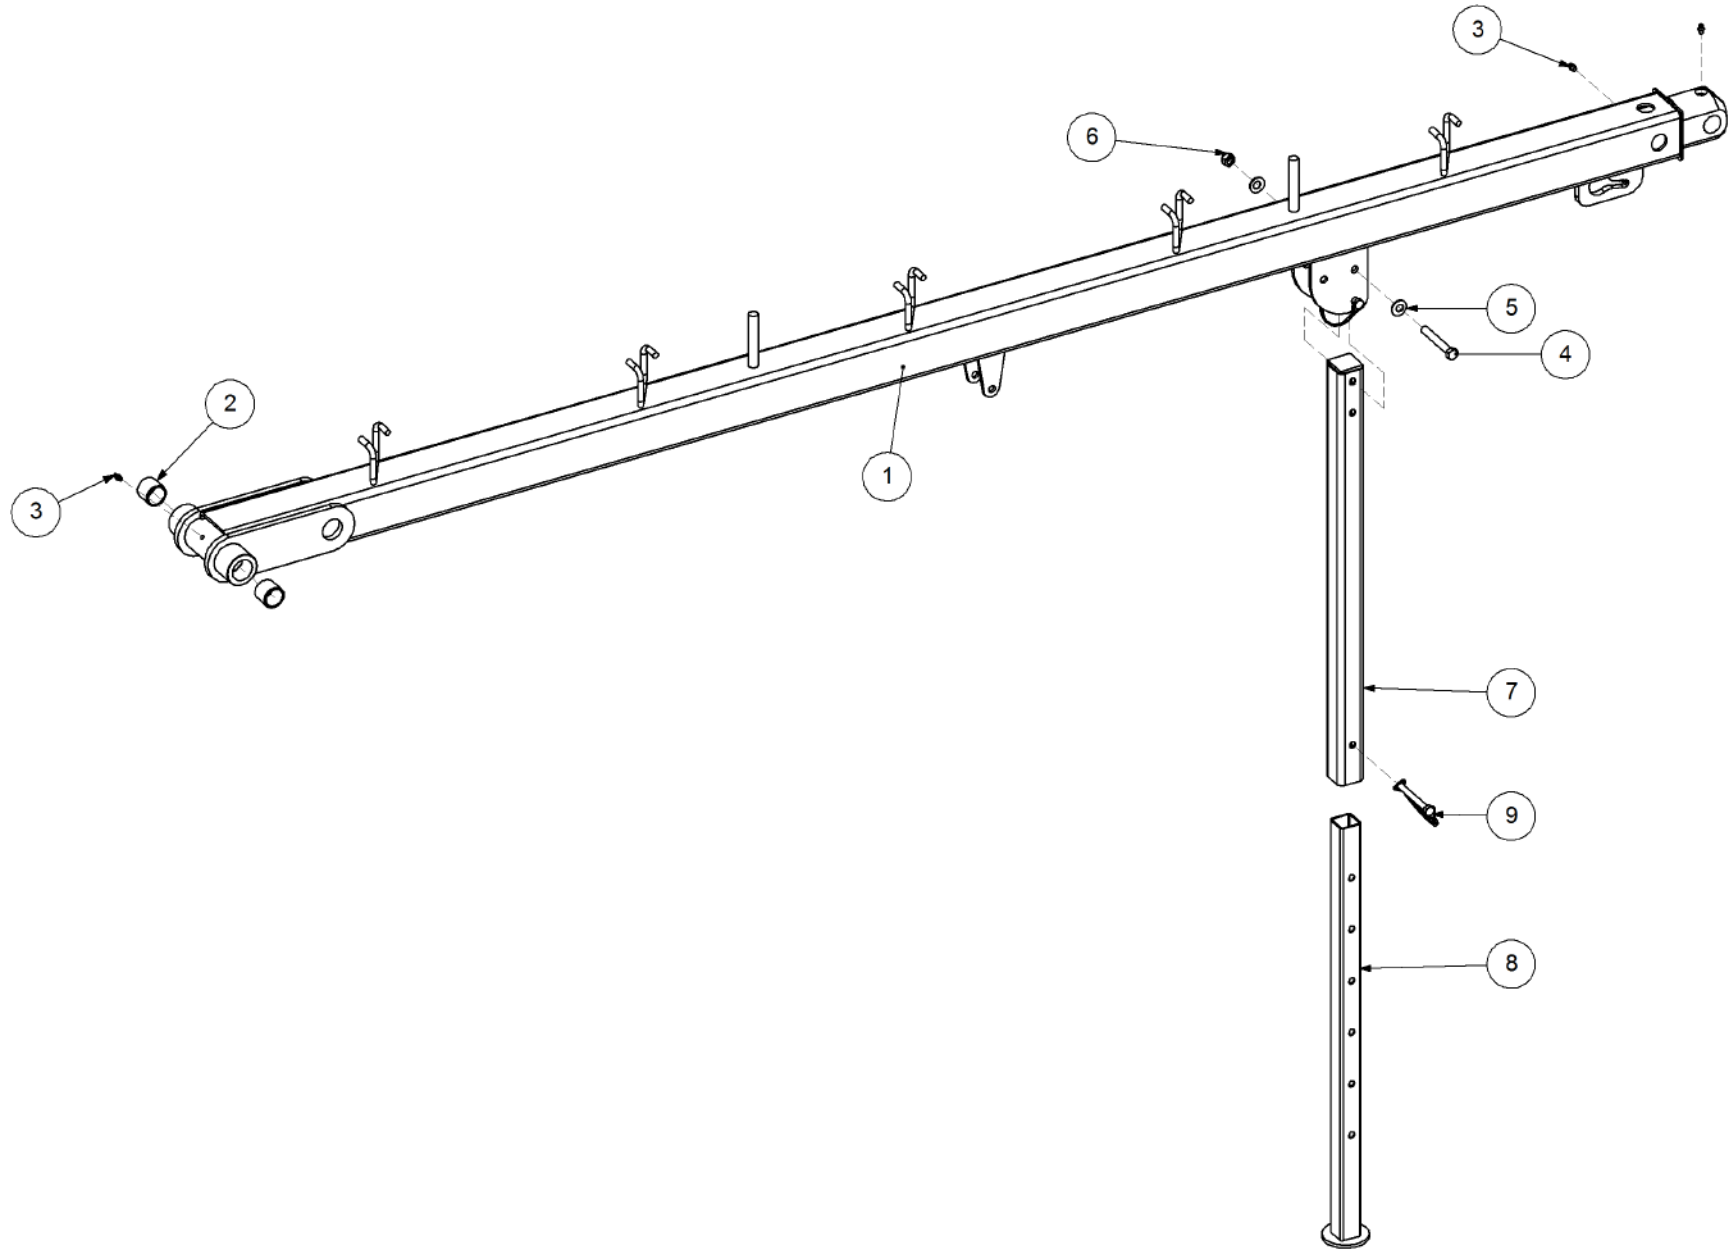

P/N 235600110 Pull Assy

Key	Part Number	Description	Qty
1	235600111	Pull	1
2	497655243	Bush - Hardened 31.8 ID x 32 Lg	2
3	111206000	Grease Nipple 1/4" UNF	3
4	050120908	Bolt Hex Hd M12 x 90	1
5	085112000	Flat Washer 12 ID	2
6	080121200	Nut M12 Nyloc	1
7	235600120	Outer Tube	1
8	235600122	Lower Leg	1
9	095111089	Lynch Pin 11mm	2

Key	Part Number	Description	Qty