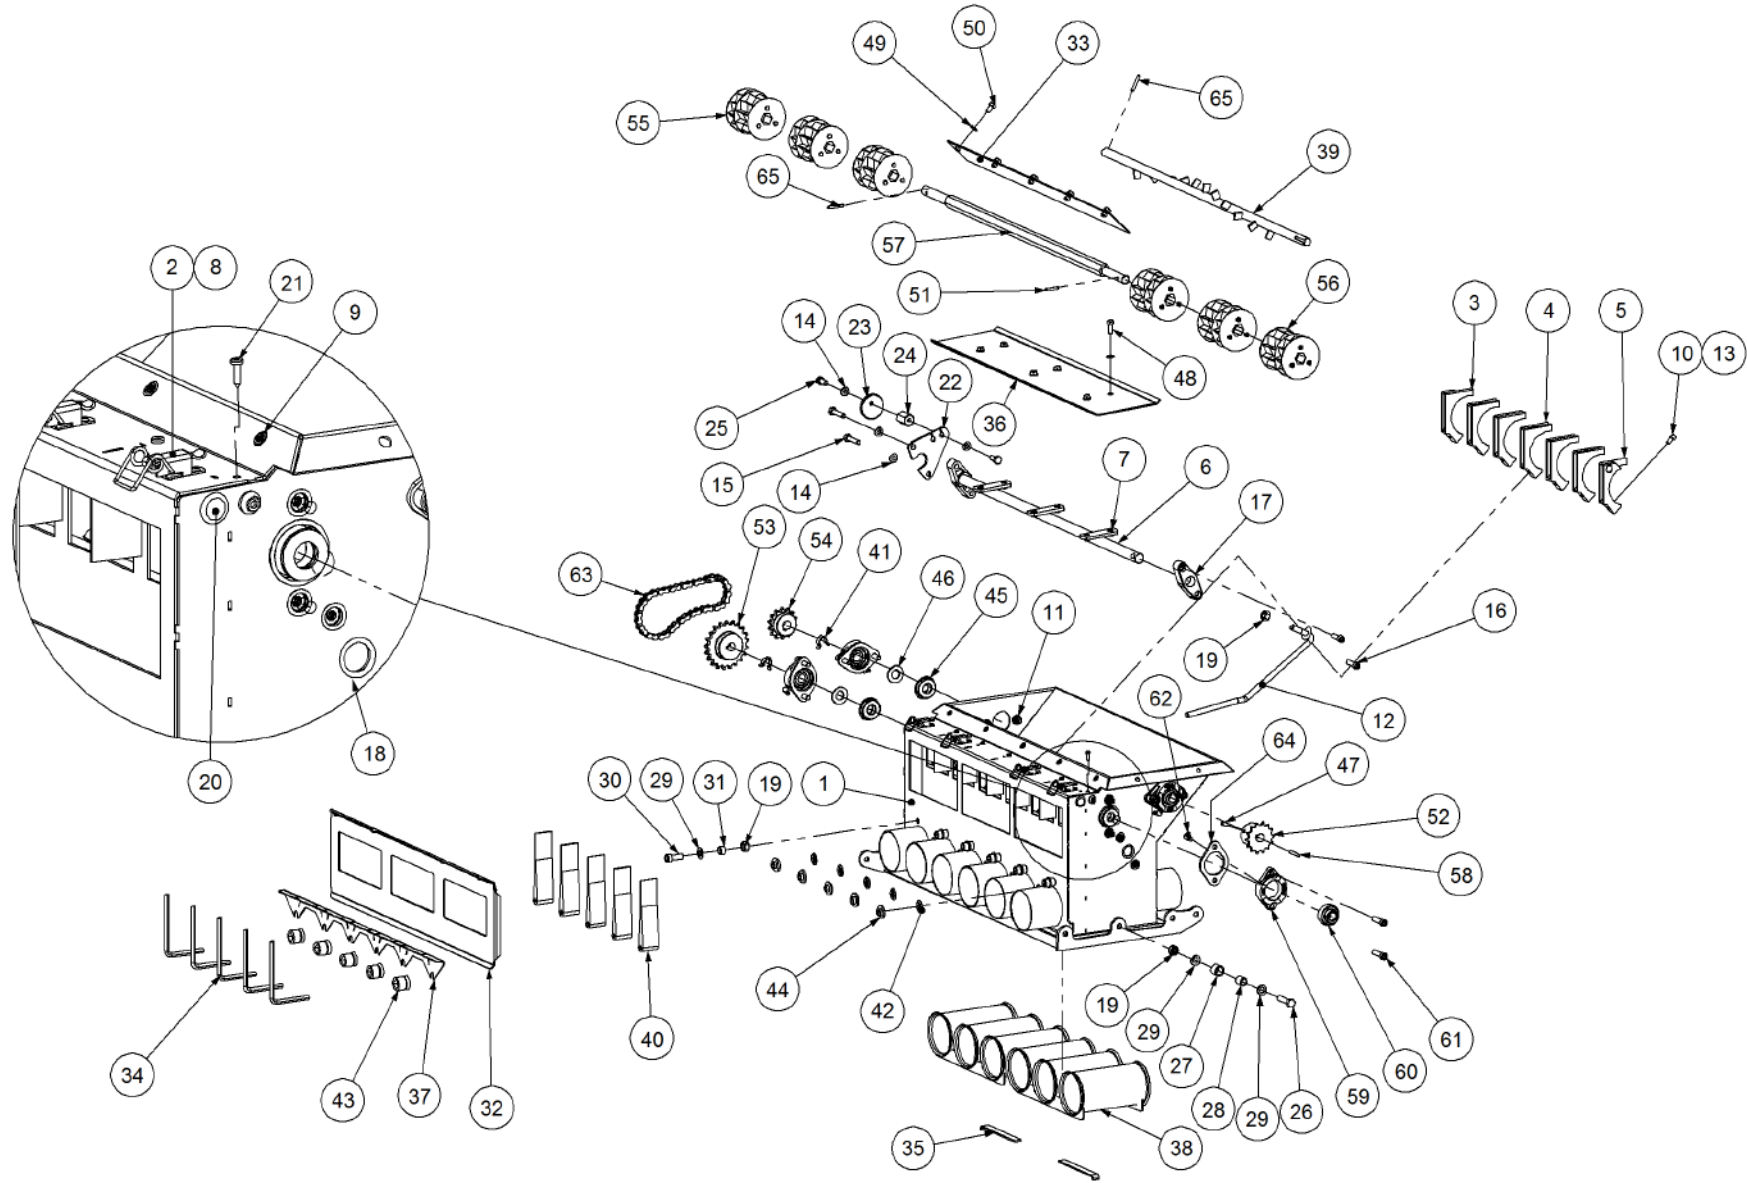

P/N 208600001 Metering Unit Assy - 6 Way (less Bottom Door)

P/N 208600001 Metering Unit Assy - 6 Way (less Bottom Door)

Key	Part Number	Description	Qty	Key	Part Number	Description	Qty
1	208600002	Metering Unit Body - 6 Way	1	38	208600063	Flow Thru Tube	2
2	193020504	Over Centre Clamp	4	39	208600081	Agitator Shaft - 6 Way	1
3	208400128	Spool Divider - LH	1	40	193008851	Vane - Metering Unit	5
4	208400126	Spool Divider	5	41	193003765	Retainer Clip - Sprocket	2
5	208400127	Spool Divider - RH	1	42	193001761	Retainer Clip	5
6	208600054	Cleanout Door Shaft Assy- 6 Way	1	43	208400125	Seal Assy	5
7	030170061	Nut 1/4" UNC Huck	6	44	137308858	Bush 8mm	5
8	094303000	Pop Rivet 1/8" S/Steel	8	45	197161687	Seal 5/8" ID	4
9	030170061	Nut 1/4" UNC Huck	12	46	035316320	Flat Washer 5/8" ID S/Steel	4
10	010106012	Cap Screw 1/4" UNC x 1/2"	9	47	013110613	Grub Screw 1/4" UNC x 1/2"	1
11	030170081	Nut 5/16" UNC Huck	12	48	000060195	Bolt Hex Hd 1/4" UNC x 3/4"	6
12	208400051	Cleanout Door Handle	1	49	035106151	Flat Washer 1/4" ID	13
13	030130061	Nut 1/4" UNC Nyloc	2	50	000060135	Bolt Hex Hd 1/4" UNC x 1/2"	5
14	035108161	Flat Washer 5/16" ID	4	51	090105025	Roll Pin 3/16" x 1"	1
15	000080385	Bolt Hex Hd 5/16" UNC x 1-1/2"	2	52	290000032	Sprocket (Plastic) 1/2" BS x 14T - 5/8" ID	1
16	010208025	Cap Screw 5/16" BSW x 1"	2	53	126132106	Sprocket (Plastic) 1/2" BS x 21T - 5/8" ID	1
17	137308846	Bush	2	54	126131405	Sprocket (Plastic) 1/2" BS x 14T - 5/8" ID	1
18	197192535	O'Ring 3/4" ID x 1" OD x 0.139"	2	55	208400093	Spool Assembly - RH	3
19	030130101	Nut 3/8" UNC Nyloc	9	56	208400092	Spool Assembly - LH	3
20	197000127	Blank Off Plug	2	57	208600065	Spool Shaft - 6 Way	1
21	009408000	Screw 8g x 5/8"	7	58	182047430	Key 4.75 x 4.75 x 30 Lg	1
22	208400062	Chain Tensioner Bracket	1	59	136520300	Bearing Housing	4
23	208400061	Chain Tensioner Block	1	60	135320210	Bearing - 5/8" ID	4
24	208400064	Chain Tensioner Spacer	1	61	010208032	Cap Screw 5/16" BSW x 1-1/4"	8
25	000080195	Bolt Hex Hd 5/16" UNC x 3/4"	2	62	111206675	Grease Nipple 1/4" UNF - 67.5°	4
26	000100385	Bolt Hex Hd 3/8" UNC x 1-1/2"	2	63	125140211	Chain Assy 1/2" AS (35 L + CL)	1
27	208400077	Latch Bearing	2	64	197001626	Gasket (Small) - Bearing	4
28	208400089	Latch Bearing Spacer	2	65	090105032	Roll Pin 3/16" x 1-1/4"	2
29	035110191	Flat Washer 3/8" ID	10				
30	010110025	Cap Screw 3/8" UNC x 1"	6				
31	208400076	Indent Plate Spacer - 4 Way	6				
32	208600110	Inspection Window & Seal	1				
33	208600120	Spool Cover Plate	1				
34	208400101	Vane Handle	5				
35	208400073	Clip - Flow Through Tube	2				
36	208600047	Cleanout Door - 6 Way	1				
37	208600064	Indent Plate - Vane Lever - 6 Way	1