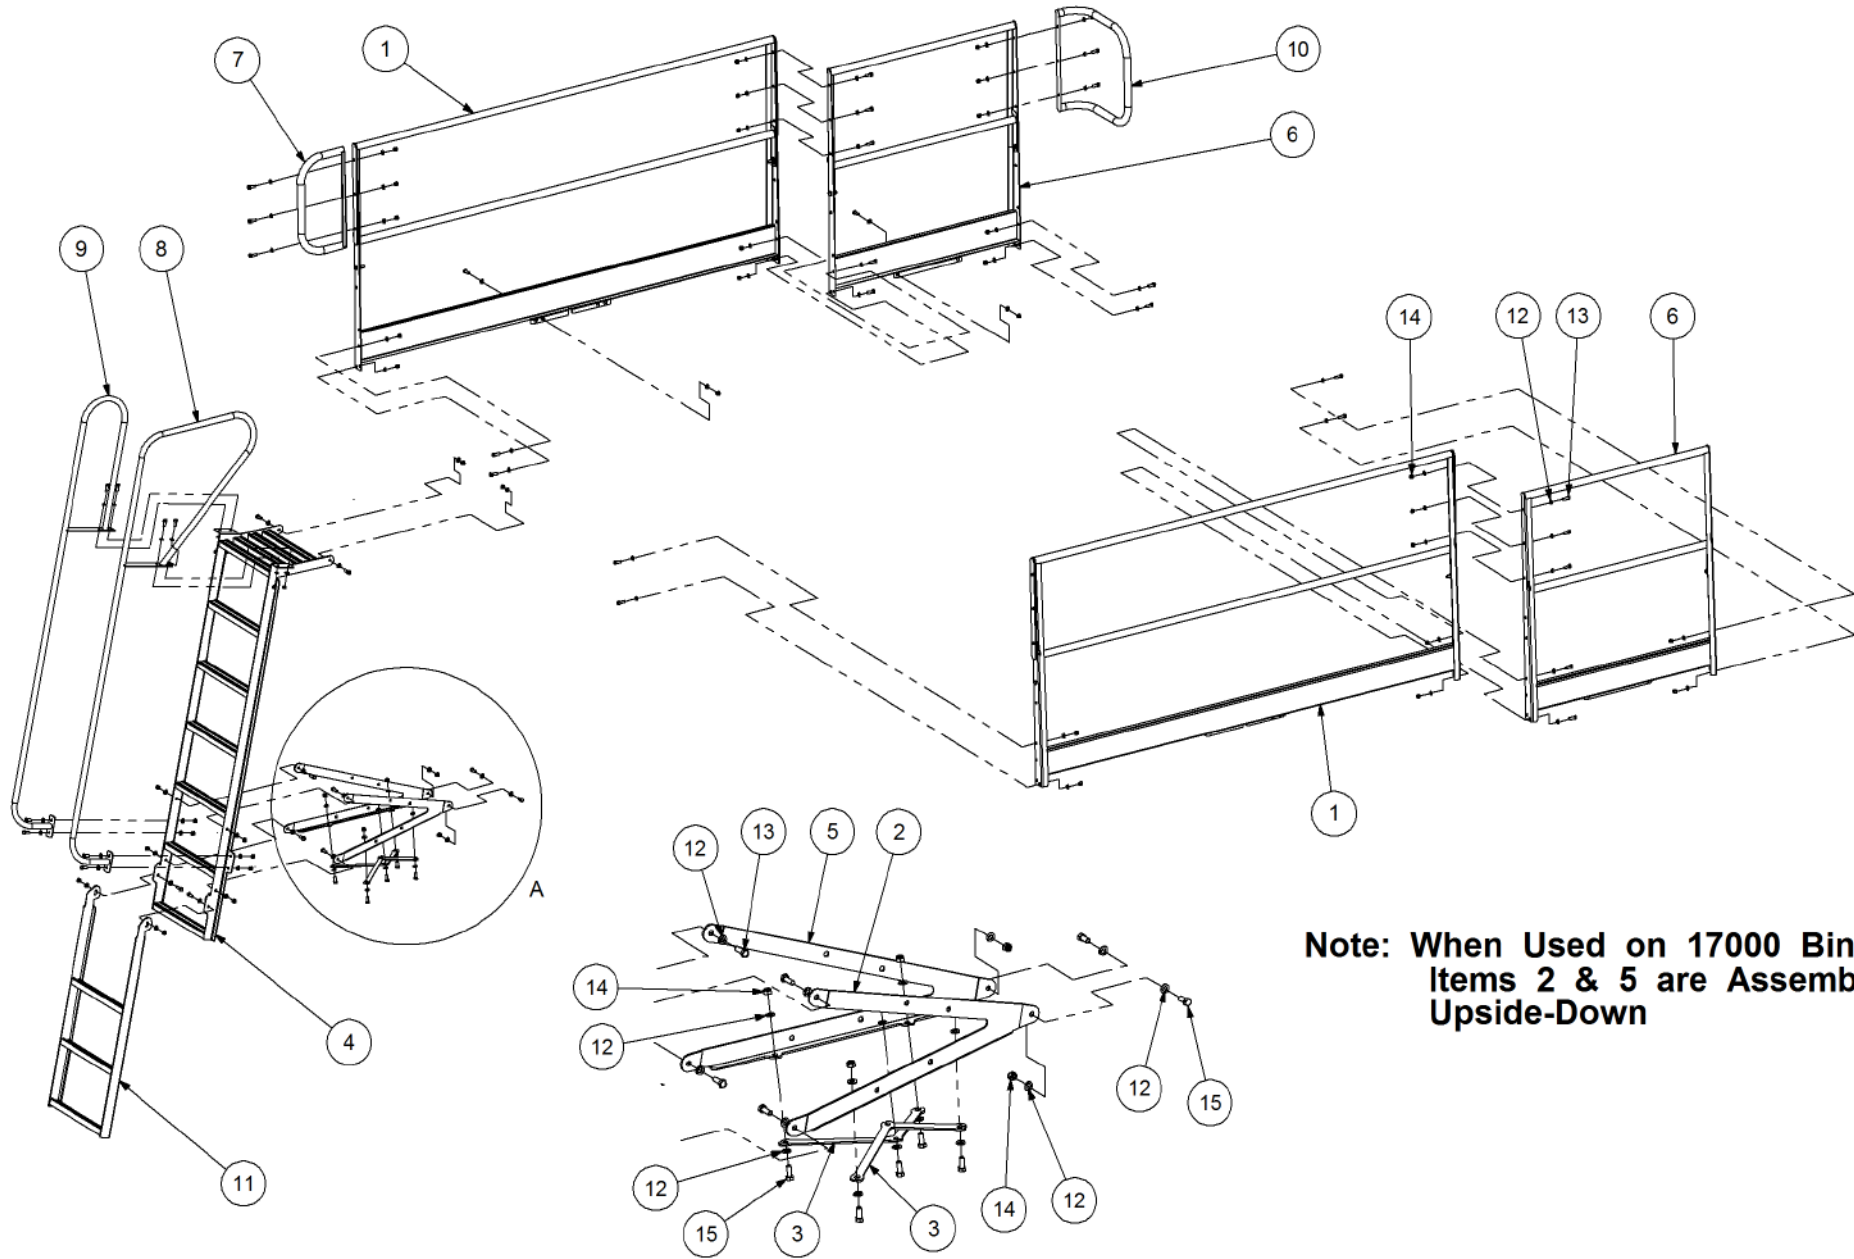

**Note: When Used on 17000 Bin
Items 2 & 5 are Assembled
Upside-Down**

P/N 200153210 Handrail Kit - 15000 3 Bin

Key	Part Number	Description	Qty
1	206153015	Handrail Assy	2
2	202123001	Ladder Stay - LH	1
3	202600006	Ladder Cross Stay	2
4	202125001	Ladder	1
5	202123002	Ladder Stay - RH	1
6	206153019	Handrail Assy - Short	2
7	206602053	Handrail End - Straight	1
8	202602004	Ladder Handrail - RH	1
9	202602005	Ladder Handrail - LH	1
10	206602052	Handrail End - Return	1
11	202120001	Ladder Extension - 3 Step	1
12	085110000	Flat Washer 10 ID	98
13	050100308	Bolt Hex Hd M10 x 30	34
14	080121000	Nut M10 Nyloc	49
15	050100258	Bolt Hex Hd M10 x 25	15

Key	Part Number	Description	Qty