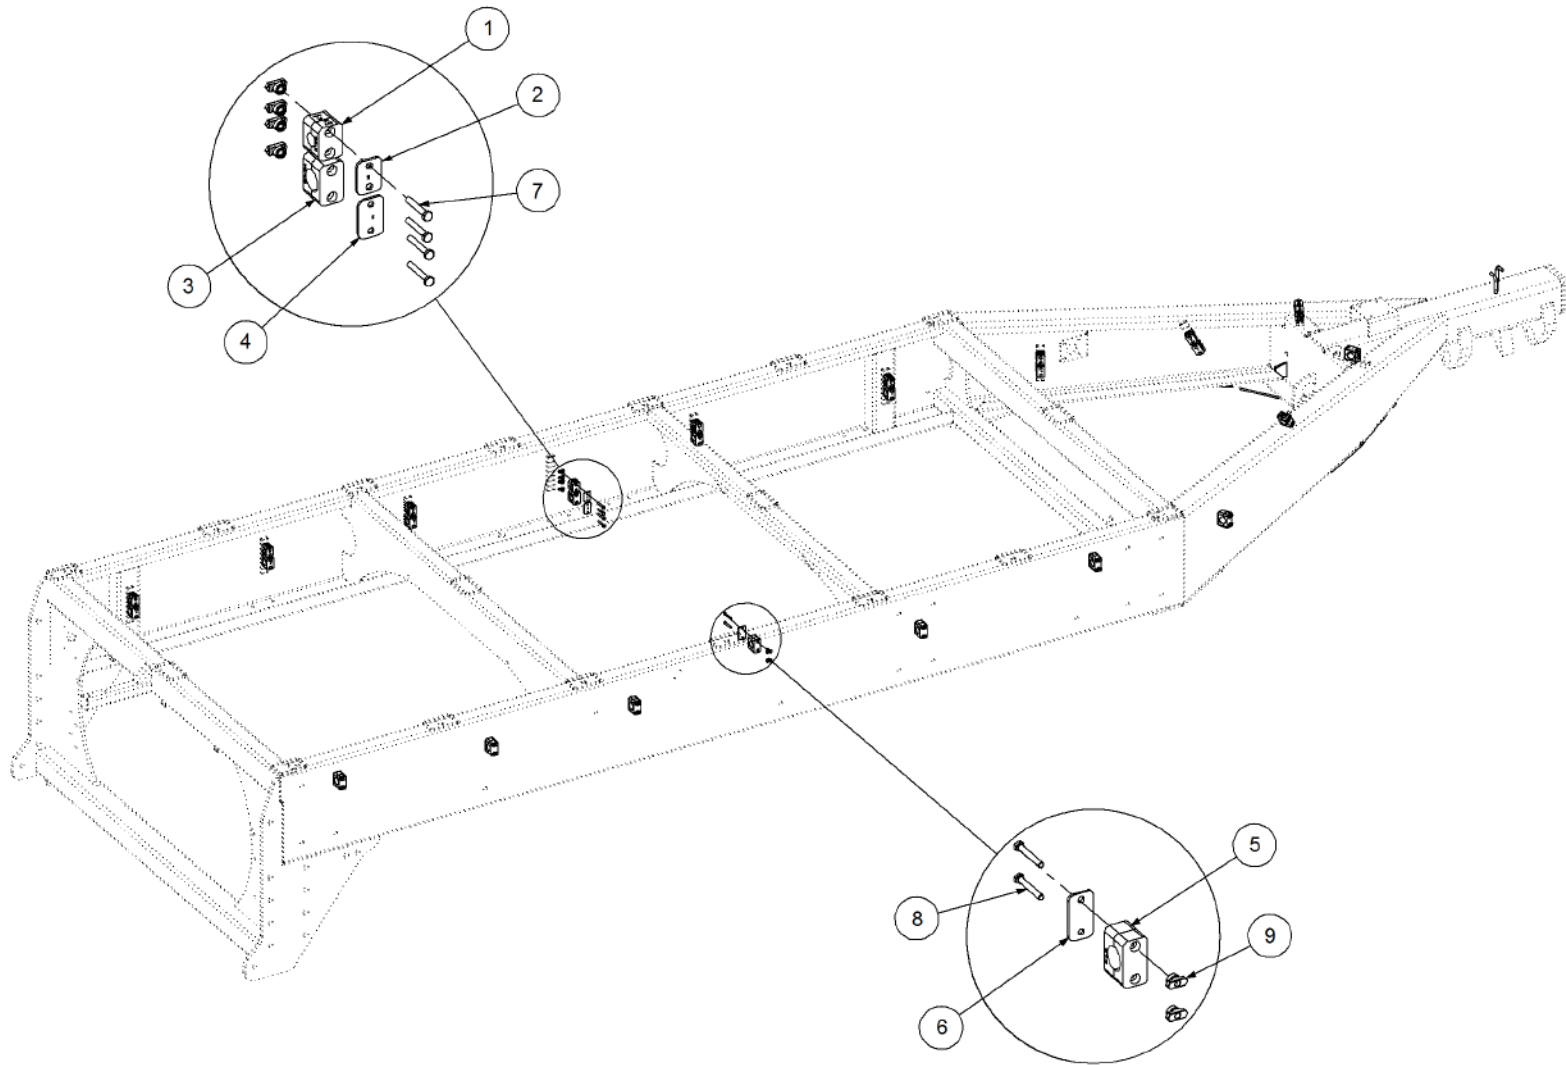

P/N 233260120

Hyd Hose & Electrical Connector Assy

Key	Part Number	Description	Qty
1	233260121	Hyd Hose Bracket	1
2	233260123	Electrical Fitting Bracket	1
3	050080258	Bolt Hex Hd M8 x 25	1
4	080120800	Nut M8 Nyloc	1
5	050120208	Bolt Hex Hd M12 x 20	2
6	156145337	Clamp Pipe Single 33.7 Dia	1
7	156165000	Clamp Top Plate	2
8	156145380	Clamp Pipe Single 38 Dia	1
9	156146508	Clamp Pipe Single 50.8 Dia	1
10	156166000	Clamp Top Plate	1
11	103100045	Clamp Exhaust 1-3/4" Dia	1
12	156180006	Stauff Rail Nut M6	6
13	050060608	Bolt Hex Hd M6 x 60	4
14	050060708	Bolt Hex Hd M6 x 70	2

Key	Part Number	Description	Qty