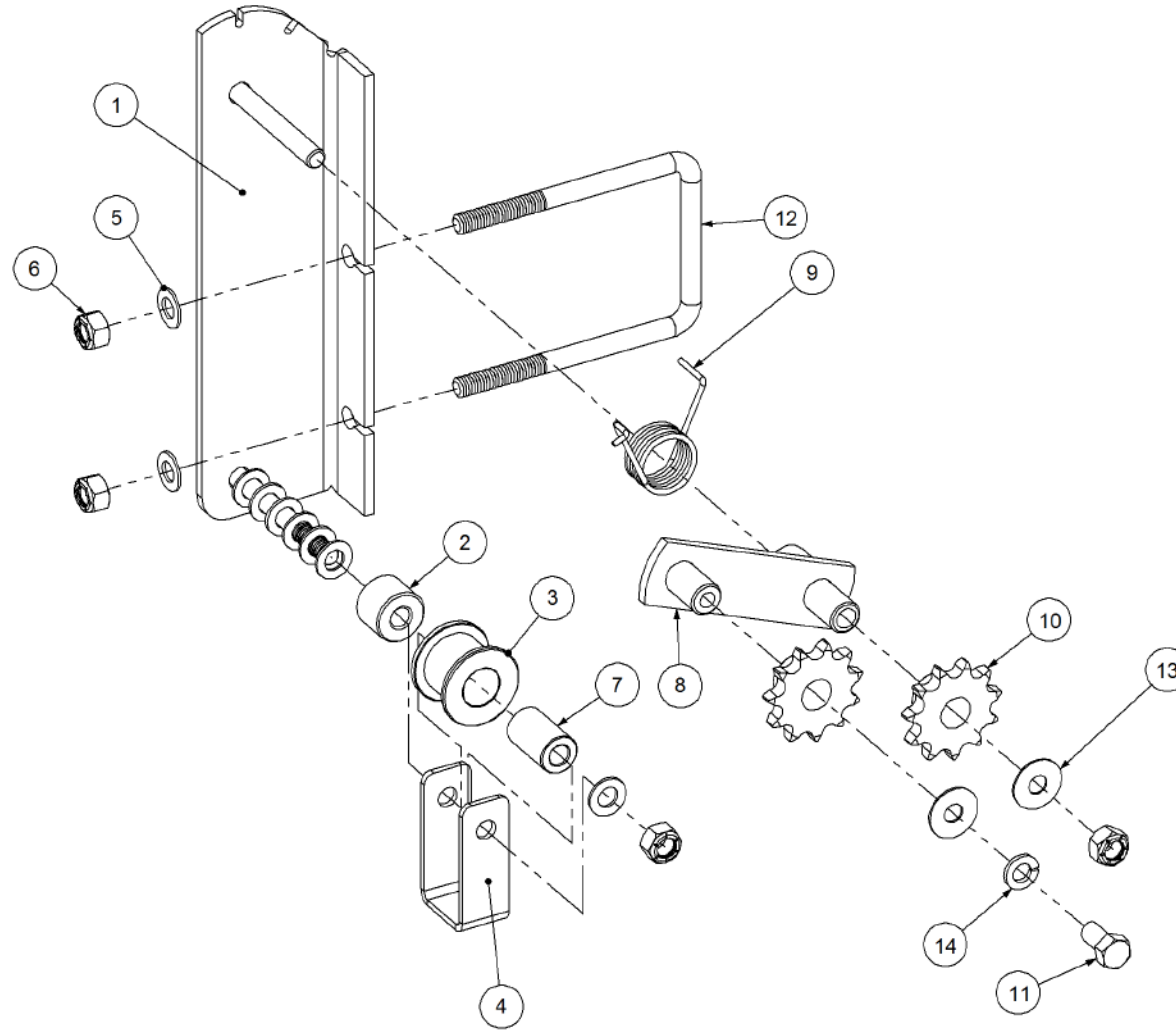

P/N 290000021 Tensioner Assembly - SSB

P/N 290000021

Tensioner Assembly - SSB

Key	Part Number	Description	Qty
1	290000022	Tensioner Bracket	1
2	290302077	Spacer	1
3	290000024	Chain Idler	1
4	290000023	Chain Guide	1
5	035110191	Flat Washer 3/8" ID	9
6	030130101	Nut 3/8" UNC Nyloc	4
7	290000025	Spacer	1
8	290000026	Tensioner Arm	1
9	124325081	Spring - Torsion 1" ID - LH	1
10	126131100	Sprocket (Steel) 1/2" BS x 11T - 16 ID	2
11	000100205	Bolt Hex Hd 3/8" UNC x 3/4"	1
12	020075075	U Bolt 3/8" X 3" X 3" UNC Zp	1
13	035110251	Flat Washer 3/8" ID	2
14	036110000	Spring Washer 3/8" ID	1

Key	Part Number	Description	Qty