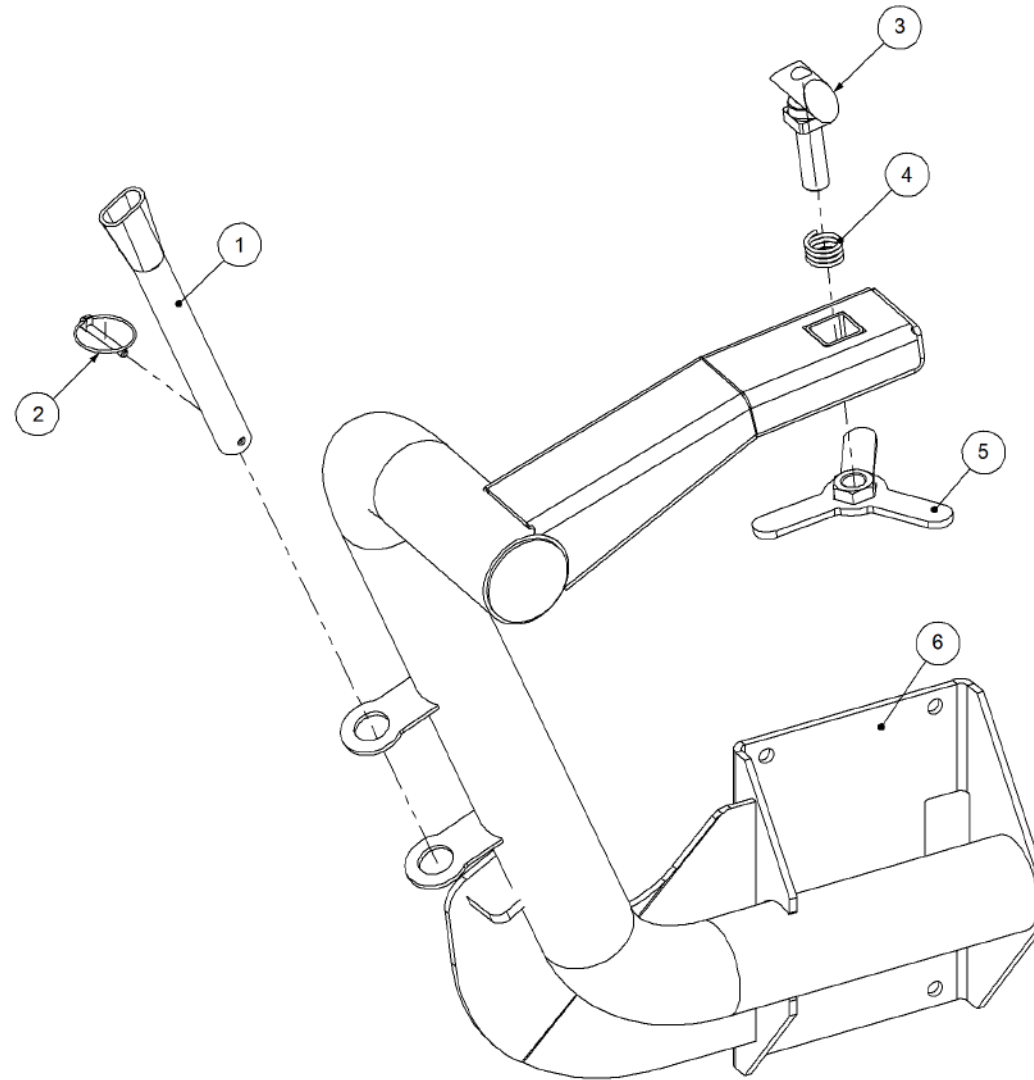

P/N 260152031

Rear Mount Arm - RH

Key	Part Number	Description	Qty
1	260902315	Handle Extension	1
2	095106000	Lynch Pin 6mm	1
3	260902320	T Bolt	1
4	260902318	Spring - Compression 22.5 ID	1
5	260902312	Handle	1
6	260152050	Rear Mount - RH	1

Key	Part Number	Description	Qty